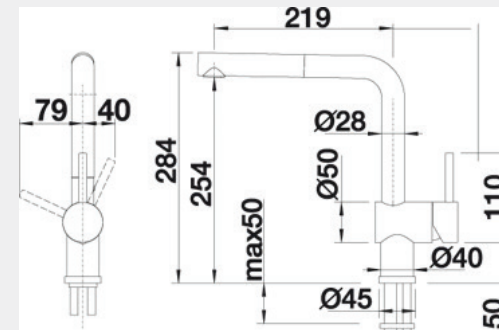

140° Swivel Spout

Allows better access to the sink for washing large items.

Metal-sheathed Spray Hose

Pull out hand spray with metal sheathed hose ensures longevity of the tap.

High Clearance Outlet

Giving greater ability to clean larger items in confined space.

Material:	Available in anthracite, rock grey or white
Recommended Pressure:	300 kPa
Min Pressure:	150 kPa
Max Pressure:	1000 kPa
Dimensions:	Suitable for main or balanced water pressure 219 mm Spout length 254 mm Spout Height 284 mm Tap Height
Mounting Hole;	Ø35 mm tap hole required
Standard Inclusions:	Australian standard flexible hose and fittings
Inclusions:	Stabilising plate to increase stability of the tap when fitted in stainless steel sinks
Warranty:	10 years

Note: Measurements are within 2 - 3mm of factory tolerance. It is advisable to check dimensions of physical product when measuring for installations and before doing any cut outs.

*Due to continual product development the information provided is not final and may be subject to change.