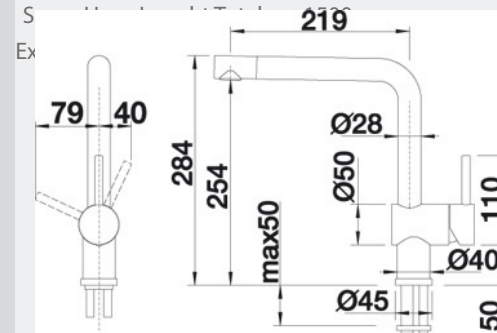

Features

Benefits

Engineered in Germany

Elegant chrome finish that greatly impresses and which will suit all types of kitchen sinks, products and worktops. It is a durable design that is easily cleaned and maintenance free.

140° Swivel Spout

Allows better access to the sink for washing large items.

Metal-sheathed hose

Pull out hand spray with metal sheathed hose ensures longevity of the tap.

High Clearance Outlet

Giving greater ability to clean larger items in confined space.

Ceramic Disk Cartridge

Durable and long lasting ceramic disk technology.

Material:	Chrome
Recommended Pressure:	300 kPa
Min Pressure:	150 kPa
Max Pressure:	1000 kPa
	Suitable for main or balanced water pressure
Spray Hose Length Total:	1500mm
Extension Hose Length:	500mm
Dimensions:	219 mm Spout length 254 mm Spout Height 284 mm Tap Height
Mounting Hole;	Ø35 mm tap hole required
Standard Inclusions:	Australian standard flexible hose and fittings
Inclusions:	Stabilising plate to increase stability of the tap when fitted in stainless steel sinks
Warranty:	10 years

Note: Measurements are within 2 - 3mm of factory tolerance. It is advisable to check dimensions of physical product when measuring for installations and before doing any cut outs.