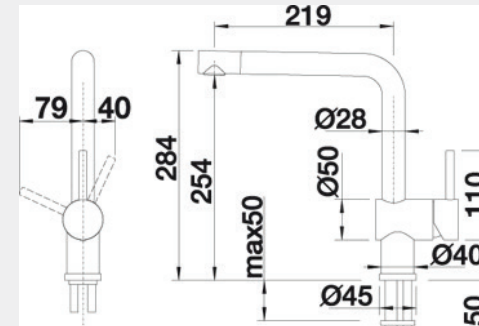

Material:	Chrome
Recommended Pressure:	300 kPa
Min Pressure:	150 kPa
Max Pressure:	1000 kPa
	Suitable for main or balanced water pressure
Dimensions:	219 mm Spout length 254 mm Spout Height 284 mm Tap Height
Mounting Hole:	Ø35 mm tap hole required
Standard Inclusions:	Australian standard flexible hose and fittings
Inclusions:	Stabilising plate to increase stability of the tap when fitted in stainless steel sinks
Warranty:	10 years

Note: Measurements are within 2 - 3mm of factory tolerance. It is advisable to check dimensions of physical product when measuring for installations and before doing any cut outs.

\*Due to continual product development the information provided is not final and may be subject to change.