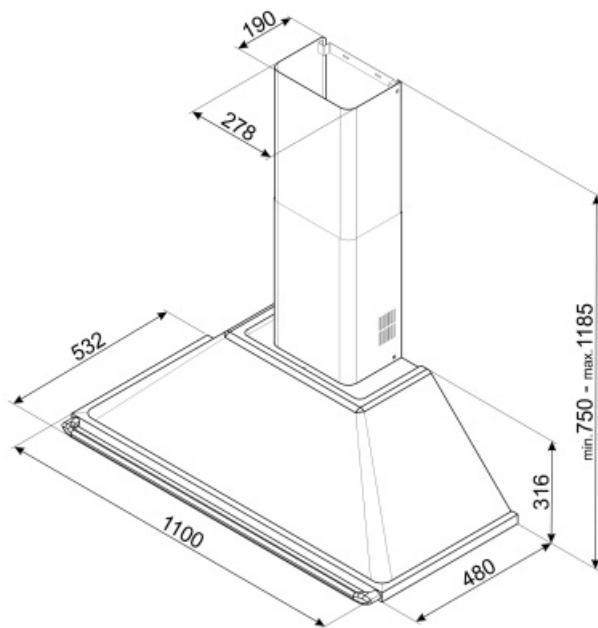

Extraction rate IEC 61591 [m³/h]	Noise level IEC 60704-2-13 [dB(A)]
Speed 1	334	50
Speed 2	439	57
Speed 3	567	63
Intensive speed	788	70

Electrical Connection

Electrical connection rating	279 W	Frequency (Hz)	50-60 Hz
Voltage	220-240 V	Power supply cable length	1000 mm

Also available

Alternative colours available	Black	Available colours	KT110BLA