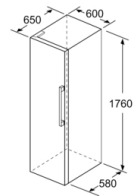

General Data

- Gross Capacity: 326 litres
- Noise level: 39 dB
- Dimensions (HxWxD): 176 cm x 60 cm x 65 cm

Design

- Inox-look
- External handle

Cooling System

- Supercooling - Automatically brings down the temperature of the refrigerator to cool new groceries rapidly.

Accessories

- 3 egg trays(s)
- Easy Access Clip

Refrigerator Type & Volume

Serie | 4, free-standing fridge, 176 x 60 cm, Inox-easyclean KSV33VI3A

	a	b	c	d	e	f
KSW36, GSD36	187					
KSV36, KSF36, GSN36, GSV36	186					
KSV33, GSN33, GSV33	176	60	65	58	60	119.5
KSV29, GSN29, GSV29	161					
GSV24	146					
GSN51	161					
GSN54	176	70	78	70	70	142
GSN58	191					

a Height
 b Width
 c Depth with closed door w/o handle and w/o distance part
 d Depth of cabinet w/o distance part
 e Width with open door w/o handle
 f Depth with open door w/o handle w/o distance part

measurements in cm

measurements in mm