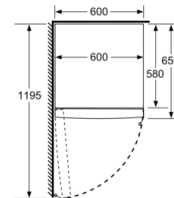

General Data

- Gross Capacity: 326 litres
- Noise level: 39 dB
- Dimensions (HxWxD): 176 cm x 60 cm x 65 cm

Design

- Inox-look
- External handle

Cooling System

- Supercooling - Automatically brings down the temperature of the refrigerator to cool new groceries rapidly.

Accessories

- 3 egg trays(s)
- Easy Access Clip

Refrigerator Type & Volume

Serie | 4, free-standing fridge, 176 x 60 cm, Inox-easyclean KSV33VI3A

	a	b	c	d	e	f
KSW36, GSD36	187					
KSV36, KSF36, GSN36, GSV36	186					
KSV33, GSN33, GSV33	176	60	65	58	60	119.5
KSV29, GSN29, GSV29	161					
GSV24	146					
GSN51	161					
GSN54	176	70	78	70	70	142
GSN58	191					

a Height
 b Width
 c Depth with closed door w/o handle and w/o distance part
 d Depth of cabinet w/o distance part
 e Width with open door w/o handle
 f Depth with open door w/o handle w/o distance part

measurements in cm

measurements in mm