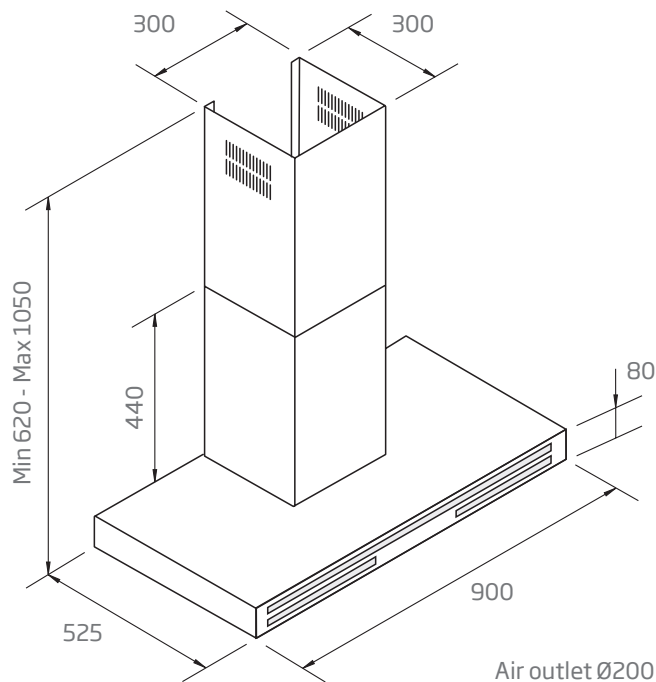

TECHNICAL DATA

- product dimensions: (W x D) 900 x 525 mm
- 3 x stainless steel filters
- 1 x fluorescent light
- 2 x LED lights

ISODRIVE POWER OPTIONS

- **S1** - single external motor, 650m³/h airflow, 150mm flexi ducting (4m), install roof/wall/eaves
- **ST** - single external motor, 900m³/h airflow, 200mm flexi ducting (6m), install roof/wall
- **SP** - single external motor, 1600m³/h airflow, 200mm flexi ducting (6m), install roof/wall
- 10 Year Warranty

MODEL OPTIONS

KLS-ALBW9S, 900 x 525mm, white glass fascia

KLS-ALBB9S, 900 x 525mm, black glass fascia

INSPIRING
INNOVATIVE
INTELLIGENT