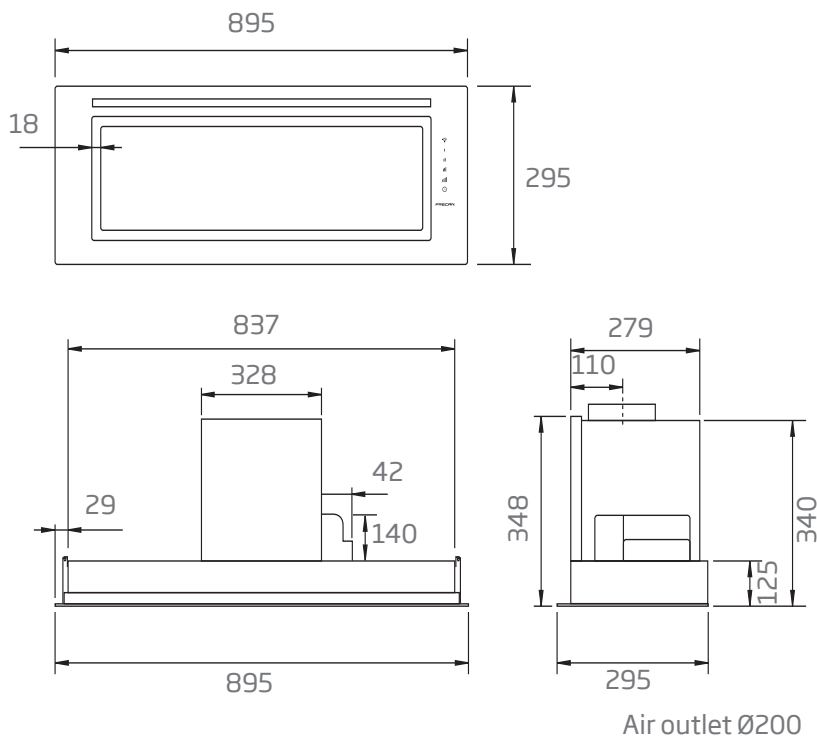

#### TECHNICAL DATA

- product dimensions: (W x D) 895 x 295mm
- 1 x aluminium filter
- 1 x strip LED light

#### MODEL OPTIONS

**KLS-9GLASS,**  
**895 x 295mm, white glass**  
**KLS-9GLASSBLKS,**  
**895 x 295mm, black glass**

INSPIRING  
INNOVATIVE  
INTELLIGENT