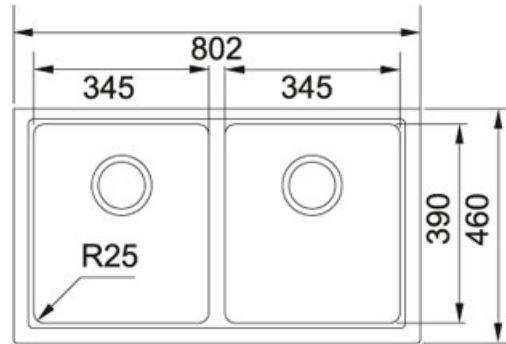

# Kubus KBG 120 Fraganite Polar White | 125.0361.106

FAMILY : **Sinks** | SERIE : **Kubus** | INSTALLATION TYPE : **Undermount** | MODEL : **KBG 120** | FINISH : **Fragranite Polar White**

## TECHNICAL DATA

Cabinet Size	800.00 mm
Length overall	802.00 mm
Width overall	460.00 mm
Length of large bowl	345.00 mm
Width of large bowl	390.00 mm
Depth of large bowl	205.00 mm
Cut-Out Template	No
Cutout Length	742.00 mm
Cutout Width	410.00 mm
Cutout radius	R:-8-MM