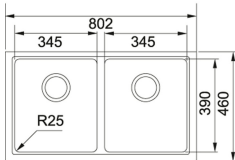

Kubus KBG 120 Fraganite Polar White | 125.0361.106

FAMILY : **Sinks** | SERIE : **Kubus** | INSTALLATION TYPE : **Undermount** | MODEL : **KBG 120** | FINISH : **Fragranite Polar White**

RELATED PARTS

125.0361.106