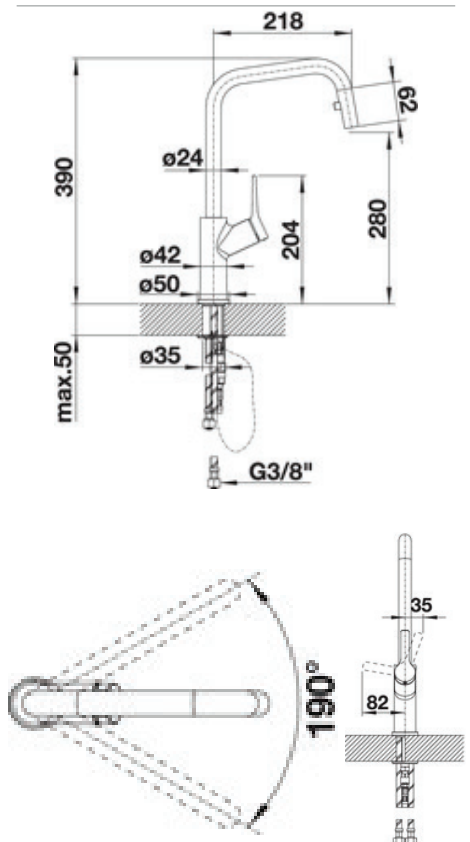

Material:

Chrome

WELS Rating:

5

Litres Per Minute:

5.5

Recommended Pressure:

300kPa

Min Pressure:

150kPa

Max Pressure:

1000kPa

Dimensions:

390mm total height

218mm spout length

280mm spout height

Spout Swivel:

190°

Mounting Hole:

Ø 35 mm tap hole required

Warranty:

10 years

Line Drawings

Note: Measurements are within 2 - 3mm of factory tolerance. It is advisable to check dimensions of physical product when measuring for installations and before doing any cut outs.
*Due to continual product development the information provided is not final and may be subject to change.