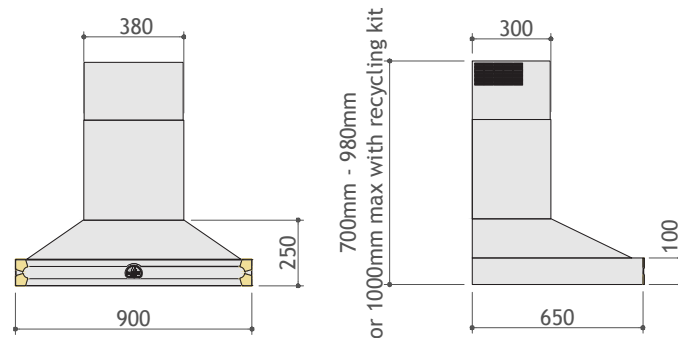

Albertine and CornuFé Rangehood Specifications

FEATURES	Albertine 90	CornuFé 110
MODEL NUMBER	HS9 + COLOUR	HS1 + COLOUR
TYPE	CANOPY	CANOPY
MIN. HEIGHT ABOVE COOKER* (MM)	650	650
WIDTH (MM)	900	1100
HEIGHT INCL. FASCIA EXCL. FLUE (MM)	250	250
FLUE HEIGHT WHEN RECIRCULATED#	700/1000	700/1000
FLUE HEIGHT WITH EXHAUST TUBE	700/980	700/980
NUMBER OF SPEEDS	4	4
EXTRACTION (DUCTED) 1/2/3/4 (M³/HR)	330 / 490 / 730 / 1000	330 / 490 / 730 / 1000
CONTROL TYPE	ON BOARD & REMOTE	ON BOARD & REMOTE
NUMBER OF BAFFLE FILTERS	2	2
CHARCOAL FILTERS (RECIRCULATED MODE)	SPECIAL ORDER	SPECIAL ORDER
DUCTED AND RECIRCULATION OPTION	-	-
AIR OUTLET DUCTS (MM)	150	150
LED LIGHTING	3	3
MADE IN	ITALY	ITALY

CHOOSE A COLOUR	CHOOSE A TRIM BELOW		
	BRUSHED NICKEL & STAINLESS STEEL (SS HANDRAIL)	POLISHED BRASS & STAINLESS STEEL (PB HANDRAIL)	POLISHED COPPER & STAINLESS STEEL (SS HANDRAIL)
SHINY BLACK	YES	YES	SPECIAL ORDER
PURE WHITE	YES	YES	SPECIAL ORDER
MATT BLACK	YES	YES	SPECIAL ORDER
BRUSHED STAINLESS STEEL	YES	YES	SPECIAL ORDER

#POA for RECIRCULATED KIT

Albertine 90