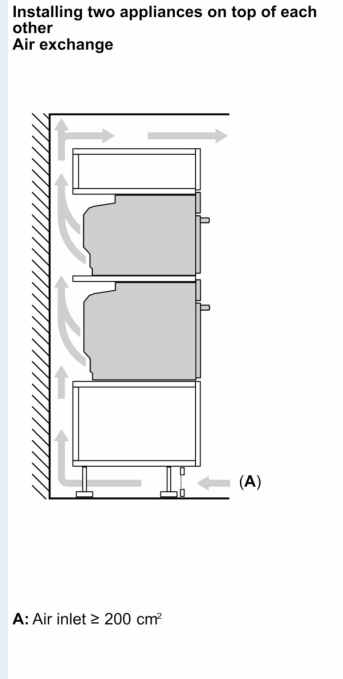

iQ700, Built-in oven with microwave function, 60 x 60 cm, Black HM976GMB1B

If the appliance will be installed underneath a hob, the following worktop thicknesses (including substructure if necessary) must be taken into account.

Hob type	min. worktop thickness	
	fitted	flush
Induction hob	37 mm	38 mm
Full surface Induction hob	47 mm	48 mm
Gas hob	30 mm	38 mm
Electric hob	27 mm	30 mm