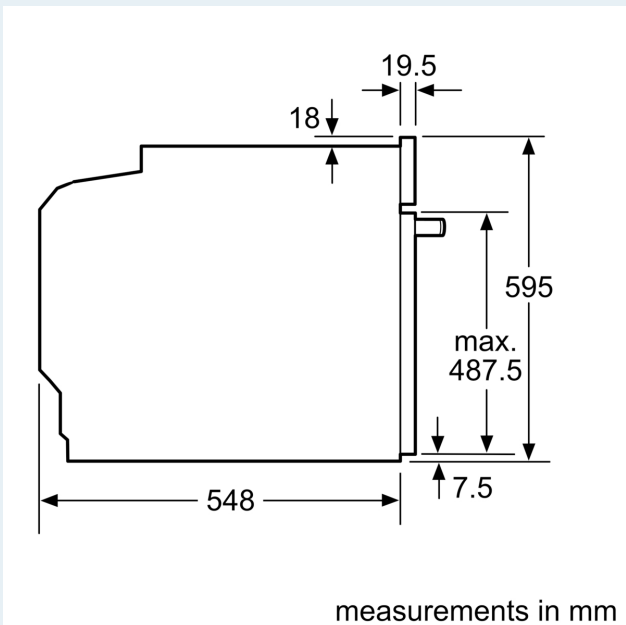

iQ700, Built-in oven with microwave function, 60 x 60 cm, Black HM976GMB1B

If the appliance will be installed underneath a hob, the following worktop thicknesses (including substructure if necessary) must be taken into account.

Hob type	min. worktop thickness	
	fitted	flush
Induction hob	37 mm	38 mm
Full surface Induction hob	47 mm	48 mm
Gas hob	30 mm	38 mm
Electric hob	27 mm	30 mm