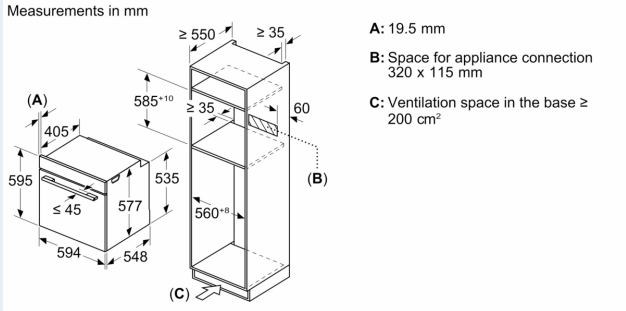

iQ700, Built-in oven with microwave function, 60 x 60 cm, Black HM976GMB1B

If the appliance will be installed underneath a hob, the following worktop thicknesses (including substructure if necessary) must be taken into account.

Hob type	min. worktop thickness	
	fitted	flush
Induction hob	37 mm	38 mm
Full surface Induction hob	47 mm	48 mm
Gas hob	30 mm	38 mm
Electric hob	27 mm	30 mm