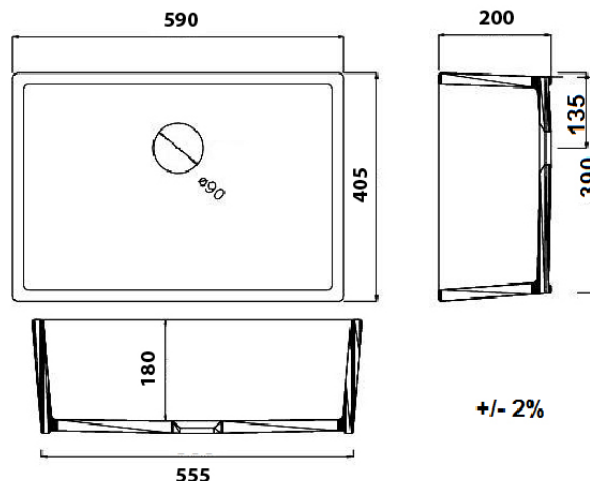

Galdor 60 x 41 Fine Fireclay Sink

Code: HG6040

TRADITIONAL & HAMPTONS STYLE SPECIALISTS

Specifications

- Material: Fine Fireclay
- Finish: White Gloss
- Waste Outlet Included: 90x50mm Basket Waste
- Mounting options: Butler (front showing), Counter Top (not glazed on back), Under Counter (framework required)
- Capacity: 36L
- Internal depth: 180mm
- Suitable for use with food waste disposer – we recommend purchase of an extended flange and a model with anti-vibration collar
- Note: Fine Fireclay is a natural product and therefore subject to variations. This should be seen as a quality that adds to its unique natural beauty. Variations +/- 2% to the specifications are common and acceptable and are within industry tolerance. We always recommend the cabinet maker and stone provider has the actual sink with them to measure before making cabinetry or cutting stone. For more information please visit our Installation Care & Warranty page or Contact Us.