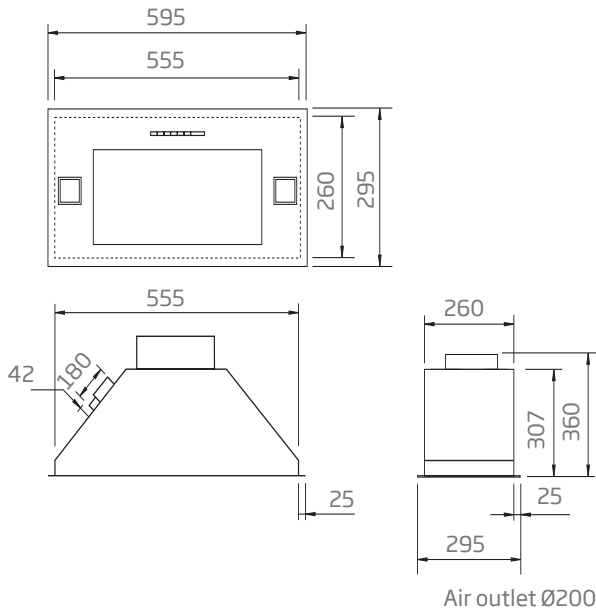

### TECHNICAL DATA

- GA-600S dimensions: (W x D) 595 x 295mm
- GA-900S dimensions: (W x D) 895 x 295mm
- 1 x stainless steel filter
- 2 x LED lights

### MODEL OPTIONS

- GA-600S, 595 x 295mm, stainless steel**
- GA-900S, 895 x 295mm, stainless steel**

GA-600S

GA-900S

INSPIRING  
INNOVATIVE  
INTELLIGENT