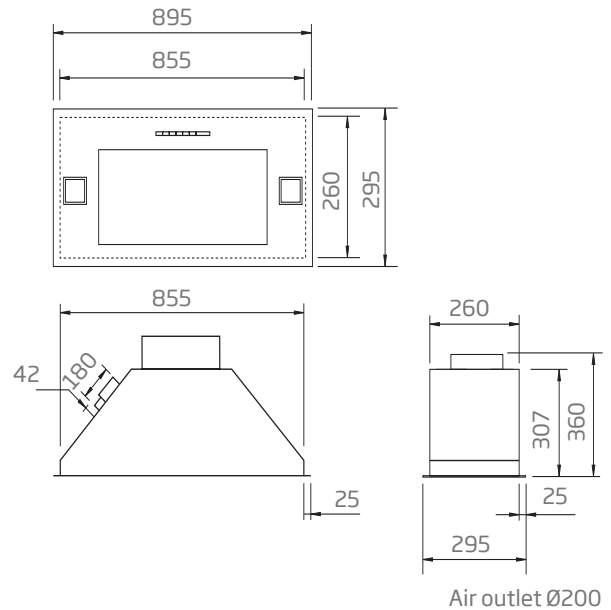

### TECHNICAL DATA

- GA-600S dimensions: (W x D) 595 x 295mm
- GA-900S dimensions: (W x D) 895 x 295mm
- 1 x stainless steel filter
- 2 x LED lights

### MODEL OPTIONS

- GA-600S, 595 x 295mm, stainless steel**
- GA-900S, 895 x 295mm, stainless steel**

GA-600S

GA-900S

INSPIRING  
INNOVATIVE  
INTELLIGENT