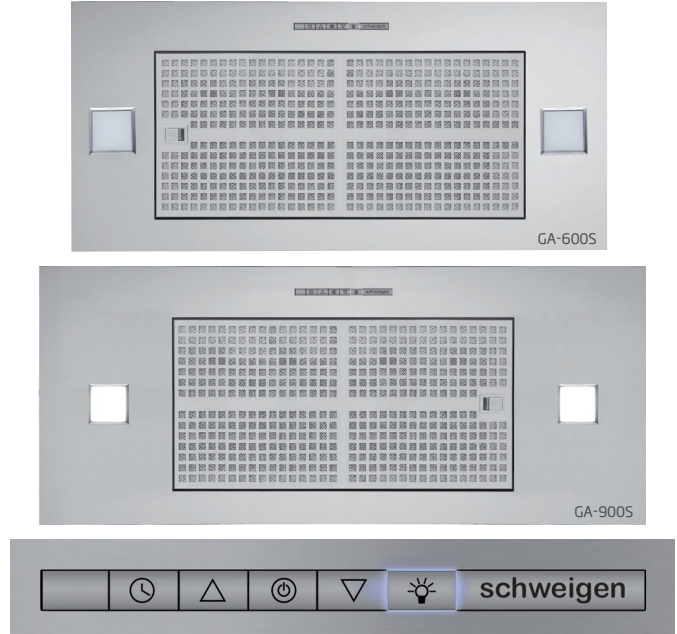

**RANGEHOODS**

**>> SILENT UNDERMOUNT RANGEHOOD**  
with automatic power-off // **GA-600S, GA-900S**

**High Quality Stainless Steel Finish**  
Superior quality stainless steel that's hand polished for luster.

### TECHNICAL DATA

- GA-600S dimensions: (W x D) 595 x 295mm
- GA-900S dimensions: (W x D) 895 x 295mm
- 1 x stainless steel filter
- 2 x LED lights