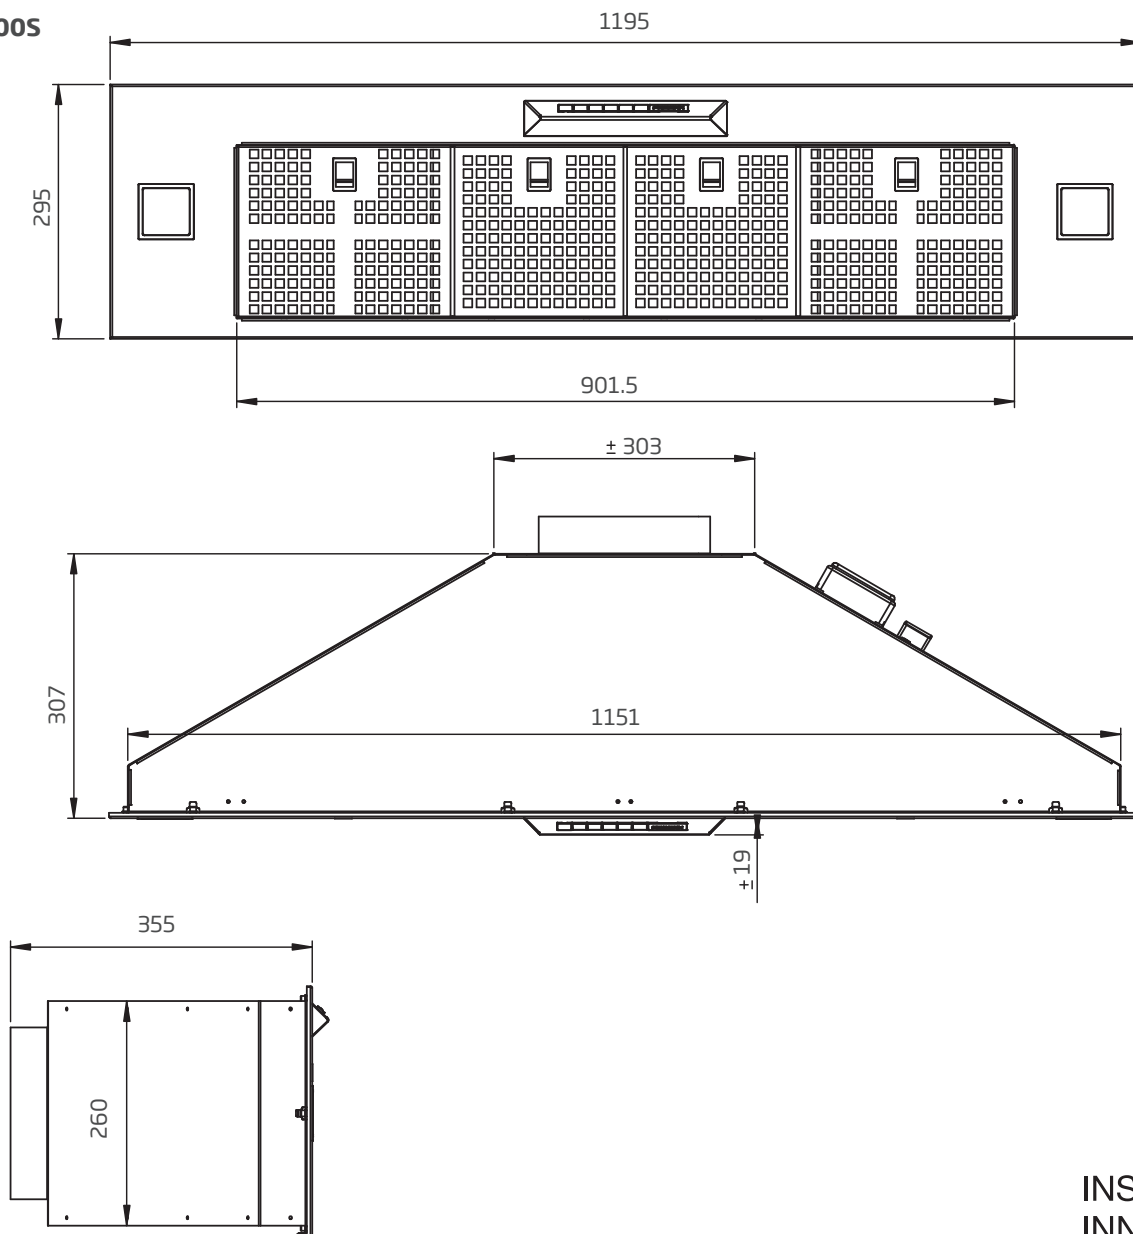

TECHNICAL DATA

- GA-1200S dimensions: (W x D) 1195 x 295mm
- 4 x stainless steel filters
- 2 x LED lights

ISODRIVE POWER OPTIONS

- **SP** - single external motor, 1600m³/h airflow, 200mm flexi ducting (6m), install roof/wall
- **SE** - single external motor, 3200 m³/h airflow, 250mm flexi ducting (4m), install roof/wall
- 10 Year Warranty

MODEL OPTIONS

GA-1200S, 1195 x 295mm, stainless steel

GA-1200S

INSPIRING
INNOVATIVE
INTELLIGENT