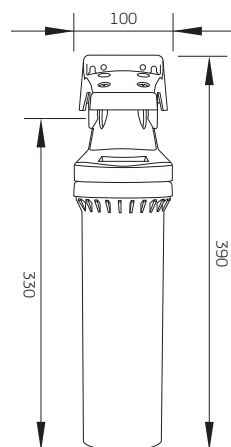

TECHNICAL DATASHEET

HIGH FLOW FILTER F1

Product Category	Water Filter
Range	High Flow
Model	F1
Warranty	15 years* (T&C's Apply)

PRODUCT INFORMATION

Size	390mm x 100mm
Mounting Space Required	(Vertical) 450mm x 215mm (Horizontal) 215mm x 450mm
Capacity	56,000 Litres
Max Flow Rate	8 Litres per min
Min Pressure	200 kPa
Max Pressure	860 kPa
Micron Rating	1 micron

LAST UPDATED: 31 MAY 2018

Make
it
Wonderful

FRANKE

TECHNICAL DATASHEET

HIGH FLOW FILTER CARTRIDGE F1-R

Product Category	Water Filter
Range	High Flow
Model	F1-R
Warranty	15 years* (T&C's Apply)

PRODUCT INFORMATION

Size	330mm x 100mm
Mounting Size	(Vertical) 450mm x 215mm (Horizontal) 215mm x 450mm
Capacity	56,000 Litres
Max Flow Rate	8 L per min
Min Pressure	200 kPa
Max Pressure	500 kPa
Micron Rating	1 micron

LAST UPDATED: 31 MAY 2018