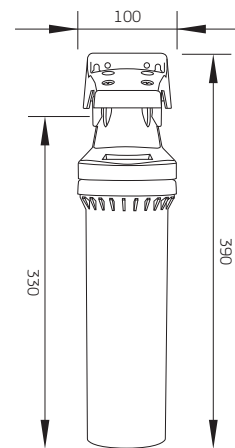

TECHNICAL DATASHEET

HIGH FLOW FILTER F1

Product Category	Water Filter
Range	High Flow
Model	F1
Warranty	15 years* (T&C's Apply)

PRODUCT INFORMATION

Size	390mm x 100mm
Mounting Space Required	(Vertical) 450mm x 215mm (Horizontal) 215mm x 450mm
Capacity	56,000 Litres
Max Flow Rate	8 Litres per min
Min Pressure	200 kPa
Max Pressure	860 kPa
Micron Rating	1 micron

LAST UPDATED: 31 MAY 2018

Make
it
Wonderful

FRANKE

TECHNICAL DATASHEET

HIGH FLOW FILTER CARTRIDGE F1-R

Product Category	Water Filter
Range	High Flow
Model	F1-R
Warranty	15 years* (T&C's Apply)

PRODUCT INFORMATION

Size	330mm x 100mm
Mounting Size	(Vertical) 450mm x 215mm (Horizontal) 215mm x 450mm
Capacity	56,000 Litres
Max Flow Rate	8 L per min
Min Pressure	200 kPa
Max Pressure	500 kPa
Micron Rating	1 micron

LAST UPDATED: 31 MAY 2018