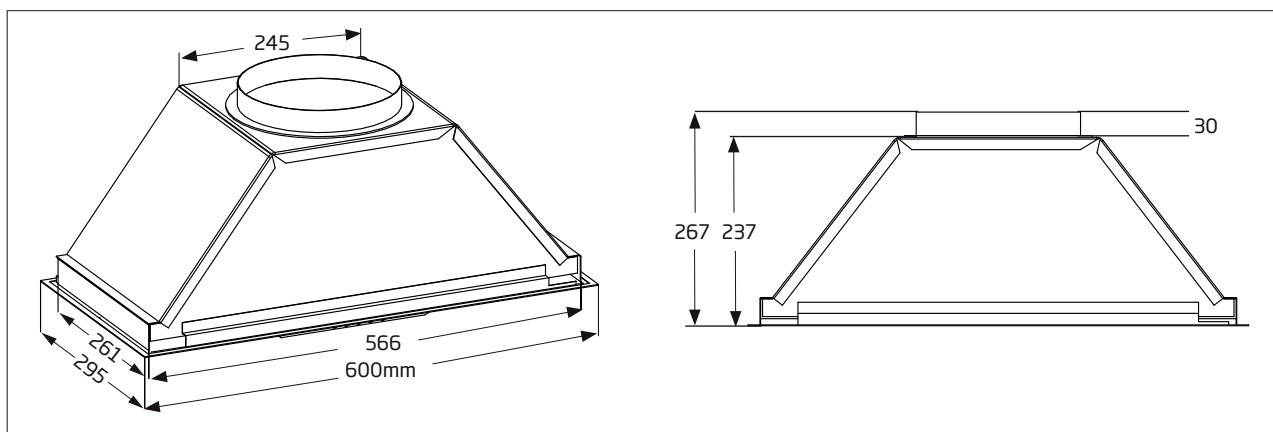

Description	Technical data	Motor power
<ul style="list-style-type: none"> • stainless steel finish • silent motor system • manual controls • single speed level • incandescent lighting • aluminium, dishwasher safe filters • 2 Year Warranty on rangehood • 10 Year Warranty on Isodrive motor 	<p>EV-6UCQ</p> <ul style="list-style-type: none"> • dimensions: (W x D) 600 x 295 mm • 2 x aluminium mesh filters • 2 x 25W incandescent light bulbs 	<ul style="list-style-type: none"> • S1 - single external motor <ul style="list-style-type: none"> - 650 m³/h airflow - 150mm flexi ducting (4m) - install roof/wall/eaves • ST - single external motor <ul style="list-style-type: none"> - 900 m³/h airflow - 200mm flexi ducting (6m) - install roof/wall