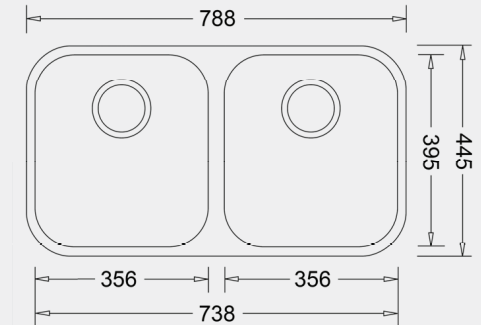

**18/10 Surgical Grade Stainless Steel**

Using only the highest quality stainless steel – the perfect material for a hygienic way to prepare food.

**Large Double Bowl Configuration**

With two large 25 litre capacity bowls, this sink easily accommodates larger baking trays, pots and utensils.

## Specifications

Material:	18/10 Stainless Steel - stainless steel brushed
Dimensions:	788 x 445mm
Bowl Depths:	205mm
Cut-out Size:	Template supplied with sink
Bowl Size:	356mm x 395mm (each bowl)
Litre Capacity:	2 x 25L
Standard Inclusions:	Designer waste included Undermount clips included Template cut out