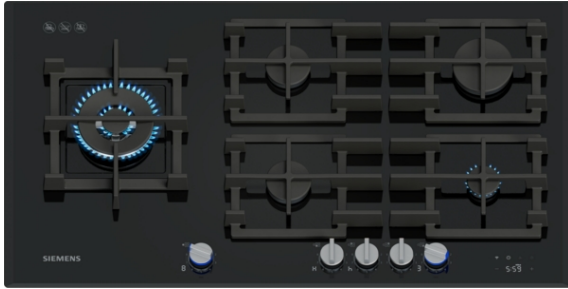

iQ700, Gas cooktop, 90 cm, Tempered Glass, Black ER9A6SH40A

Black glass gas cooktop with stepFlame Technology for precise flame control, intelligent cook-2-hood functionality, detachable control knobs and dishwasher suitable semi-continuous pan supports for an easy cleaning.

- ✓ stepFlame Technology: Precise flame control with nine defined settings.
- ✓ Dual wok burner: Two flame rings for precise low heat and powerful high-heat cooking.
- ✓ Detachable metallic sword knobs: Easily removable for easy cleaning and precise cooking control.
- ✓ Illuminated knobs: Instantly recognise when burner is on and its power level.
- ✓ Black tempered glass surface: extremely heat-resistant for durable performance.

Features

Technical Data

Product name/family : gas cooktop w integrated controls
 Built-in / Free-standing : Built-in
 Energy input : Gas
 Total number of positions that can be used at the same time : 5
 Required niche size for installation (HxWxD) : 45 x 850-850 x 490-500 mm
 Width of the appliance : 915 mm
 Dimensions (HxWxD) : 45x915x520 mm
 Dimensions of the packed product (HxWxD) : 168x1116x659 mm
 Net weight : 25.3 kg
 Gross weight : 29.3 kg
 Residual heat indicator : separate
 Location of control panel : Front
 Basic surface material : Tempered Glass
 Color of surface : Black
 Color of frame : Black
 Length electrical supply cord : 100 cm
 EAN code : 4242003966846
 Gas connection rating : 13700 W
 Fuse protection : 3 A
 Voltage : 220-240 V
 Frequency : 50; 60 Hz

Comfort & Convenience

- StepFlame (9 steps): precisely adjust the flame in nine defined and consistent levels.
- Digital display: see the selected power level and the residual heat.
- Sword control knobs, front: controls with comfortable grip for easy turning.
- One-hand ignition: just push and turn the control knob to ignite the flame.
- Count-down timer: an alarm sounds at the end of the time set (e.g. for pasta).