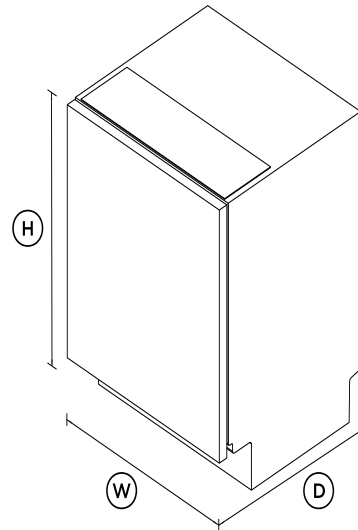

- Wi-Fi enabled and works with the SmartHQ™ app for remote control and notifications

DIMENSIONS

Height	857 - 917mm
Width	597mm
Depth	554mm

FEATURES & BENEFITS

SEAMLESS INTEGRATION

Customise your dishwasher with a panel and handle matching your cabinetry, for a seamless finish in your kitchen.