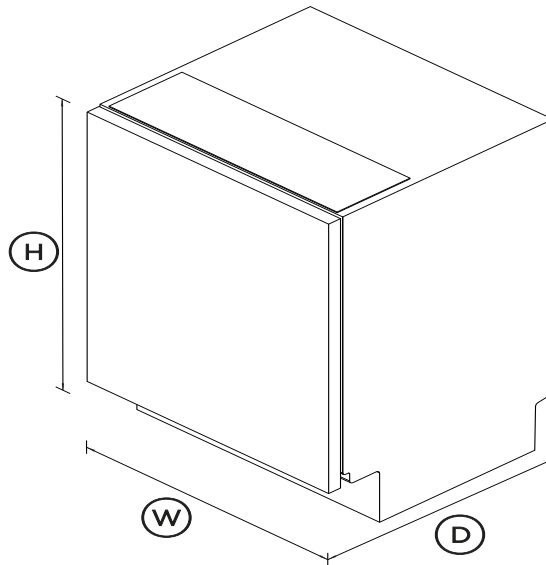

DIMENSIONS

Height	820 - 880mm
Width	598mm
Depth	554mm

FEATURES & BENEFITS

SEAMLESS INTEGRATION

Customise your dishwasher with a panel and handle matching your cabinetry, for a seamless finish in your kitchen.