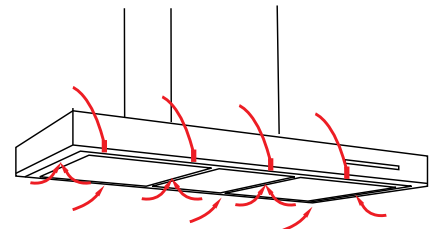

SILENT WALLMOUNT RANGEHOOD 90cm DS3326-9S

Pictured: Perimeter Aspiration image for illustration purposes only.

- **unique design** - stainless steel with black tempered glass fascia canopy, creates a bold, on-trend kitchen style.
- **Perimeter Aspiration** - as smoke and steam rises, it is directed to the outer edges of each individual plate, before being extracted through the filters.
- **powerful silent extraction** - the German engineered Isodrive® motor delivers effective, efficient extraction of steam, smoke, and odour removal - leaving your kitchen air fresher.
- **convenient features** - touch sensitive control with 5 speed levels and a 15 minute auto shut-off timer, so you can leave the kitchen and the rangehood will switch off after clearing the air.

SILENT WALLMOUNT RANGEHOOD 90cm DS3326-9S

DESCRIPTION

- stainless steel finish
- Perimeter Aspiration
- Silent Isodrive® motor system
- touch sensitive and remote controls, digital display
- 5 x speed levels
- 15 minute delay timer with auto shut-off
- 4 x LED lights
- aluminium, dishwasher safe filters
- 3 Year Warranty on Canopy

TECHNICAL DATA

DS3326-9S

- stainless steel, black glass fascia
- dimensions: (W x D) 898 x 500 mm
- 1 x filter
- free SteelFlex™ ducting

MOTOR OPTIONS

- **S1** - single external motor
 - 650 m³/h airflow
 - 150mm SteelFlex™ ducting (4m),
 - install roof/wall/eaves
- **ST** - single external motor
 - 900 m³/h airflow
 - 200mm SteelFlex™ ducting (6m)
 - install roof/wall
- **SP** - single external motor
 - 1600 m³/h airflow
 - 200mm SteelFlex™ ducting (6m)
 - install roof/wall
- 10 Year Warranty on Motor