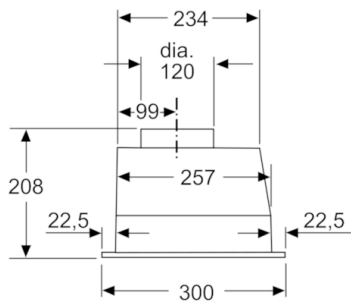

**Technical Data**

Typology :	Traditional
Approval certificates :	Australia Standards
Length electrical supply cord (cm) :	150
Required niche size for installation (HxWxD) :	208mm x 493mm x 257mm
Minimum distance above an electric hob :	550
Minimum distance above a gas hob :	600
Net weight (kg) :	4.720
Type of control :	mechanical
Number of speed settings :	3
Maximum output air extraction (m <sup>3</sup> /h) :	420
Maximum output recirculating air (m <sup>3</sup> /h) :	410
Number of lights :	2
Noise level (dB) :	67
Diameter of air outlet (mm) :	120
Grease filter material :	Washable aluminium
EAN code :	4242005127139
Connection Rating (W) :	121
Current (A) :	KSA
Voltage (V) :	220-240
Frequency (Hz) :	50
Plug type :	AU plug
Installation typology :	Built-in

### **Technical Information**

- Appliance width: 534 mm
- Appliance dimensions (HxWxD): 208 x 534 x 300 mm
- Built-in dimensions (HxWxD): 208 x 493 x 257 mm
- Diameter pipe Ø 120 mm (Ø 120 mm enclosed)
- Electrical cable length 1.5 m
- Power rating: 121 W

## Serie | 2, Canopy cooker hood, 53 cm, DLN54AA70A

measurements in mm

measurements in mm

measurements in mm

\* from upper edge of pan support

Use with gas hob:  
 Total maximum output: 9.75 kW  
 Maximum output of wok 4 kW.  
 Total maximum output of rear hobs: 5.25 kW

measurements in mm