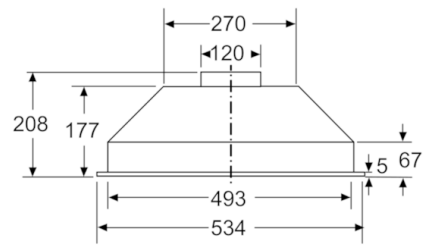

**Technical Data**

Typology :	Traditional
Approval certificates :	Australia Standards
Length electrical supply cord (cm) :	150
Required niche size for installation (HxWxD) :	208mm x 493mm x 257mm
Minimum distance above an electric hob :	550
Minimum distance above a gas hob :	600
Net weight (kg) :	4.720
Type of control :	mechanical
Number of speed settings :	3
Maximum output air extraction (m <sup>3</sup> /h) :	420
Maximum output recirculating air (m <sup>3</sup> /h) :	410
Number of lights :	2
Noise level (dB) :	67
Diameter of air outlet (mm) :	120
Grease filter material :	Washable aluminium
EAN code :	4242005127139
Connection Rating (W) :	121
Current (A) :	KSA
Voltage (V) :	220-240
Frequency (Hz) :	50
Plug type :	AU plug
Installation typology :	Built-in

### **Technical Information**

- Appliance width: 534 mm
- Appliance dimensions (HxWxD): 208 x 534 x 300 mm
- Built-in dimensions (HxWxD): 208 x 493 x 257 mm
- Diameter pipe Ø 120 mm (Ø 120 mm enclosed)
- Electrical cable length 1.5 m
- Power rating: 121 W

## Serie | 2, Canopy cooker hood, 53 cm, DLN54AA70A

measurements in mm

measurements in mm

measurements in mm

\* from upper edge of pan support

Use with gas hob:  
 Total maximum output: 9.75 kW  
 Maximum output of wok 4 kW.  
 Total maximum output of rear hobs: 5.25 kW

measurements in mm