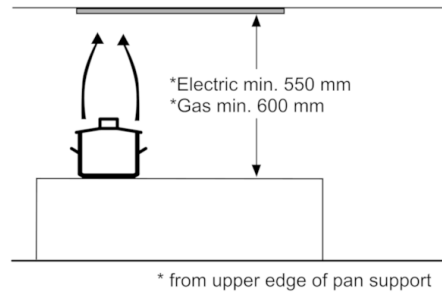

**Technical Data**

Typology :	Traditional
Approval certificates :	Australia Standards
Length electrical supply cord (cm) :	150
Required niche size for installation (HxWxD) :	208mm x 493mm x 257mm
Minimum distance above an electric hob :	550
Minimum distance above a gas hob :	600
Net weight (kg) :	4.720
Type of control :	mechanical
Number of speed settings :	3
Maximum output air extraction (m <sup>3</sup> /h) :	420
Maximum output recirculating air (m <sup>3</sup> /h) :	410
Number of lights :	2
Noise level (dB) :	67
Diameter of air outlet (mm) :	120
Grease filter material :	Washable aluminium
EAN code :	4242005127139
Connection Rating (W) :	121
Current (A) :	KSA
Voltage (V) :	220-240
Frequency (Hz) :	50
Plug type :	AU plug
Installation typology :	Built-in

### **Technical Information**

- Appliance width: 534 mm
- Appliance dimensions (HxWxD): 208 x 534 x 300 mm
- Built-in dimensions (HxWxD): 208 x 493 x 257 mm
- Diameter pipe Ø 120 mm (Ø 120 mm enclosed)
- Electrical cable length 1.5 m
- Power rating: 121 W

## Serie | 2, Canopy cooker hood, 53 cm, DLN54AA70A

measurements in mm

measurements in mm

measurements in mm

\* from upper edge of pan support

Use with gas hob:  
 Total maximum output: 9.75 kW  
 Maximum output of wok 4 kW.  
 Total maximum output of rear hobs: 5.25 kW