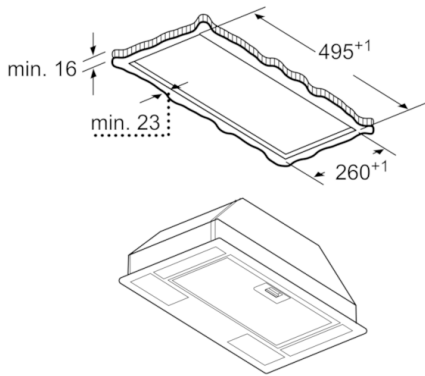

Serie | 2, Canopy cooker hood, 53 cm, DLN54AA70A

measurements in mm