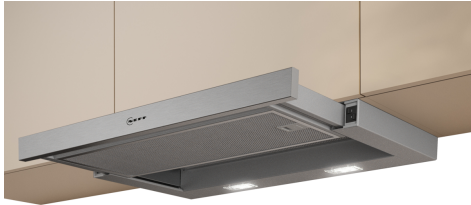

N 30, SLIDEOUT RANGEHOOD, 60 CM, SILVER
METALLIC
D46BR22N1B

Z51ITB1X4	Clean Air Standard odor filter (repl.)
Z51ITI1X4	Clean Air Standard recirculation kit
Z54TC01X0	Standard odor filter (replacement)
Z54TS01X0	Standard recirculation kit

Slideout rangehood: Fans of streamlined kitchens love this rangehood because it's invisible inside the upper cabinet

- ✓ LED Lighting: Clear illumination while you cook.
- ✓ Integrated Power Button – the rangehood automatically starts and stops when you slide it out and back in.

N 30, SLIDEOUT RANGEHOOD, 60 CM, SILVER
METALLIC
D46BR22N1B

Variant

- Appliance width: 598 mm
- Appliance colour: silver metallic
- For installation into a 60cm wide wall cupboard
- Suitable for ducted extraction and recirculation
- Accessories required for recirculated extraction: Recirculating kit

Design

Comfort

- Automatic On/Off operation when telescopic canopy is pulled out and pushed back
- rocker switch for power and light
- 3 power levels

Cleaning

- 2 x 1.5W LED
- Colour Temperature: 3500 K
- Light Intensity: 131 lux
- Dishwasher safe metal grease filters