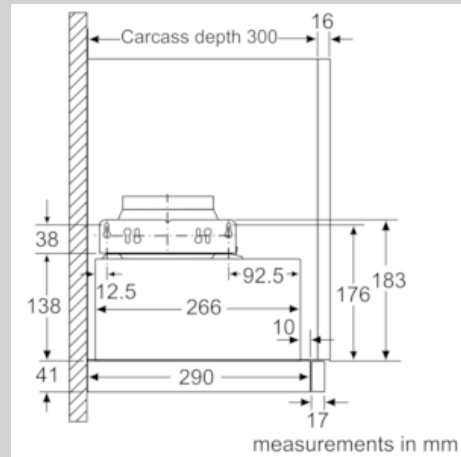

Features

Technical Data

Typology : Pull-out
Approval certificates : Australia Standards, VDE
Length electrical supply cord (cm) : 175
Required niche size for installation (HxWxD) : 162mm x 526.0mm x 290mm
Minimum distance above an electric hob : 430
Minimum distance above a gas hob : 650
Net weight (kg) : 9.011
Type of control : mechanical
Number of speed settings : 3
Maximum output air extraction (m³/h) : 388
Maximum output recirculating air (m³/h) : 196
Number of lights : 2
Noise level (dB) : 67
Diameter of air outlet (mm) : 120 / 150
Grease filter material : Washable aluminium
EAN code : 4242004253686
Connection Rating (W) : 108
Current (A) : 10
Voltage (V) : 220-240
Frequency (Hz) : 50
Plug type : AU plug
Installation typology : Built-in

- Appliance dimensions (HxWxD): 203 x 598 x 290 mm
- Built-in dimensions (HxWxD): 162 x 526 x 290 mm
- Diameter pipe Ø 150 mm (Ø 120 mm enclosed)
- Electrical cable length 1.75 m

Consumption Data

- Average Energy Consumption: 41.1 kWh/year
- Lighting Efficiency Class: A
- Power rating: 108 W

N 30, Slideout rangehood, 60 cm, Silver metallic
D46BR22N1A

COOKING PASSION SINCE 1877

Dimensioned drawings

Depth of the filter drawer can be adjusted by up to 29 mm

N 30, Slideout rangehood, 60 cm, Silver metallic
D46BR22N1A

COOKING PASSION SINCE 1877

Dimensioned drawings