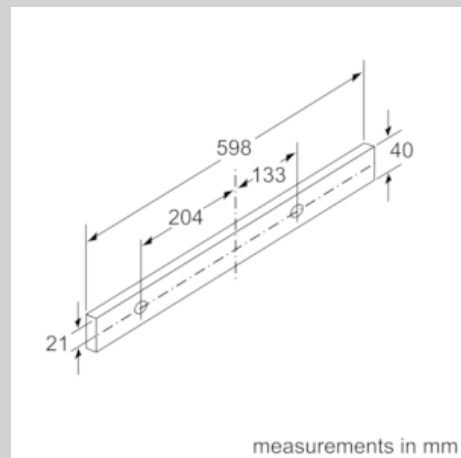

Features

Technical Data

Typology : Pull-out
Approval certificates : Australia Standards, VDE
Length electrical supply cord (cm) : 175
Required niche size for installation (HxWxD) : 162mm x 526.0mm x 290mm
Minimum distance above an electric hob : 430
Minimum distance above a gas hob : 650
Net weight (kg) : 9.011
Type of control : mechanical
Number of speed settings : 3
Maximum output air extraction (m³/h) : 388
Maximum output recirculating air (m³/h) : 196
Number of lights : 2
Noise level (dB) : 67
Diameter of air outlet (mm) : 120 / 150
Grease filter material : Washable aluminium
EAN code : 4242004253686
Connection Rating (W) : 108
Current (A) : 10
Voltage (V) : 220-240
Frequency (Hz) : 50
Plug type : AU plug
Installation typology : Built-in

- Appliance dimensions (HxWxD): 203 x 598 x 290 mm
- Built-in dimensions (HxWxD): 162 x 526 x 290 mm
- Diameter pipe Ø 150 mm (Ø 120 mm enclosed)
- Electrical cable length 1.75 m

Consumption Data

- Average Energy Consumption: 41.1 kWh/year
- Lighting Efficiency Class: A
- Power rating: 108 W

N 30, Slideout rangehood, 60 cm, Silver metallic
D46BR22N1A

COOKING PASSION SINCE 1877

Dimensioned drawings

Depth of the filter drawer can be adjusted by up to 29 mm

N 30, Slideout rangehood, 60 cm, Silver metallic
D46BR22N1A

COOKING PASSION SINCE 1877

Dimensioned drawings