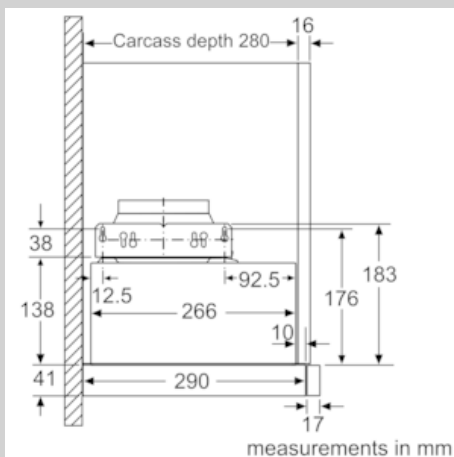

Features

Technical Data

Typology : Pull-out
Approval certificates : Australia Standards, VDE
Length electrical supply cord (cm) : 175
Required niche size for installation (HxWxD) : 162mm x 526.0mm x 290mm
Minimum distance above an electric hob : 430
Minimum distance above a gas hob : 650
Net weight (kg) : 9.011
Type of control : mechanical
Number of speed settings : 3
Maximum output air extraction (m³/h) : 388
Maximum output recirculating air (m³/h) : 196
Number of lights : 2
Noise level (dB) : 67
Diameter of air outlet (mm) : 120 / 150
Grease filter material : Washable aluminium
EAN code : 4242004253686
Connection Rating (W) : 108
Current (A) : 10
Voltage (V) : 220-240
Frequency (Hz) : 50
Plug type : AU plug
Installation typology : Built-in

- Appliance dimensions (HxWxD): 203 x 598 x 290 mm
- Built-in dimensions (HxWxD): 162 x 526 x 290 mm
- Diameter pipe Ø 150 mm (Ø 120 mm enclosed)
- Electrical cable length 1.75 m

Consumption Data

- Average Energy Consumption: 41.1 kWh/year
- Lighting Efficiency Class: A
- Power rating: 108 W

N 30, Slideout rangehood, 60 cm, Silver metallic
D46BR22N1A

COOKING PASSION SINCE 1877

Dimensioned drawings

Depth of the filter drawer can be adjusted by up to 29 mm

N 30, Slideout rangehood, 60 cm, Silver metallic
D46BR22N1A

COOKING PASSION SINCE 1877

Dimensioned drawings