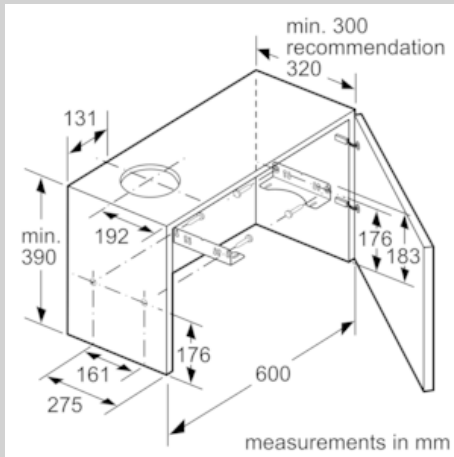

Features

Technical Data

Typology : Pull-out
Approval certificates : Australia Standards, VDE
Length electrical supply cord (cm) : 175
Required niche size for installation (HxWxD) : 162mm x 526.0mm x 290mm
Minimum distance above an electric hob : 430
Minimum distance above a gas hob : 650
Net weight (kg) : 9.011
Type of control : mechanical
Number of speed settings : 3
Maximum output air extraction (m³/h) : 388
Maximum output recirculating air (m³/h) : 196
Number of lights : 2
Noise level (dB) : 67
Diameter of air outlet (mm) : 120 / 150
Grease filter material : Washable aluminium
EAN code : 4242004253686
Connection Rating (W) : 108
Current (A) : 10
Voltage (V) : 220-240
Frequency (Hz) : 50
Plug type : AU plug
Installation typology : Built-in

- Appliance dimensions (HxWxD): 203 x 598 x 290 mm
- Built-in dimensions (HxWxD): 162 x 526 x 290 mm
- Diameter pipe Ø 150 mm (Ø 120 mm enclosed)
- Electrical cable length 1.75 m

Consumption Data

- Average Energy Consumption: 41.1 kWh/year
- Lighting Efficiency Class: A
- Power rating: 108 W

N 30, Slideout rangehood, 60 cm, Silver metallic
D46BR22N1A

COOKING PASSION SINCE 1877

Dimensioned drawings

Depth of the filter drawer can be adjusted by up to 29 mm

N 30, Slideout rangehood, 60 cm, Silver metallic
D46BR22N1A

COOKING PASSION SINCE 1877

Dimensioned drawings