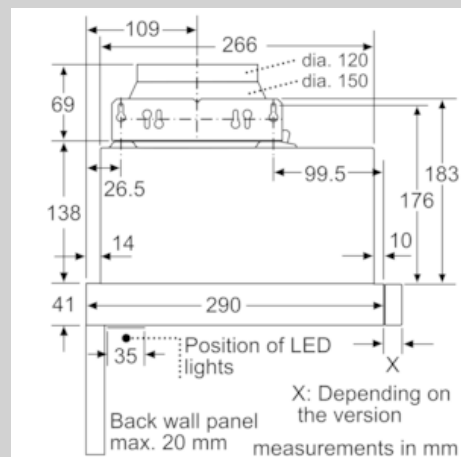

Features

Technical Data

Typology : Pull-out
Approval certificates : Australia Standards, VDE
Length electrical supply cord (cm) : 175
Required niche size for installation (HxWxD) : 162mm x 526.0mm x 290mm
Minimum distance above an electric hob : 430
Minimum distance above a gas hob : 650
Net weight (kg) : 9.011
Type of control : mechanical
Number of speed settings : 3
Maximum output air extraction (m³/h) : 388
Maximum output recirculating air (m³/h) : 196
Number of lights : 2
Noise level (dB) : 67
Diameter of air outlet (mm) : 120 / 150
Grease filter material : Washable aluminium
EAN code : 4242004253686
Connection Rating (W) : 108
Current (A) : 10
Voltage (V) : 220-240
Frequency (Hz) : 50
Plug type : AU plug
Installation typology : Built-in

- Appliance dimensions (HxWxD): 203 x 598 x 290 mm
- Built-in dimensions (HxWxD): 162 x 526 x 290 mm
- Diameter pipe Ø 150 mm (Ø 120 mm enclosed)
- Electrical cable length 1.75 m

Consumption Data

- Average Energy Consumption: 41.1 kWh/year
- Lighting Efficiency Class: A
- Power rating: 108 W

N 30, Slideout rangehood, 60 cm, Silver metallic
D46BR22N1A

COOKING PASSION SINCE 1877

Dimensioned drawings

Depth of the filter drawer can be adjusted by up to 29 mm

N 30, Slideout rangehood, 60 cm, Silver metallic
D46BR22N1A

COOKING PASSION SINCE 1877

Dimensioned drawings