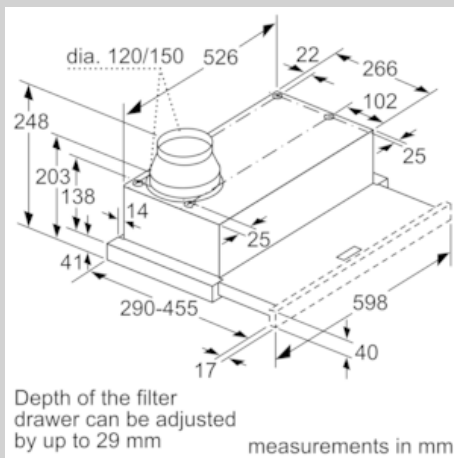

Features

Technical Data

Typology : Pull-out
Approval certificates : Australia Standards, VDE
Length electrical supply cord (cm) : 175
Required niche size for installation (HxWxD) : 162mm x 526.0mm x 290mm
Minimum distance above an electric hob : 430
Minimum distance above a gas hob : 650
Net weight (kg) : 9.011
Type of control : mechanical
Number of speed settings : 3
Maximum output air extraction (m³/h) : 388
Maximum output recirculating air (m³/h) : 196
Number of lights : 2
Noise level (dB) : 67
Diameter of air outlet (mm) : 120 / 150
Grease filter material : Washable aluminium
EAN code : 4242004253686
Connection Rating (W) : 108
Current (A) : 10
Voltage (V) : 220-240
Frequency (Hz) : 50
Plug type : AU plug
Installation typology : Built-in

- Appliance dimensions (HxWxD): 203 x 598 x 290 mm
- Built-in dimensions (HxWxD): 162 x 526 x 290 mm
- Diameter pipe Ø 150 mm (Ø 120 mm enclosed)
- Electrical cable length 1.75 m

Consumption Data

- Average Energy Consumption: 41.1 kWh/year
- Lighting Efficiency Class: A
- Power rating: 108 W

N 30, Slideout rangehood, 60 cm, Silver metallic
D46BR22N1A

COOKING PASSION SINCE 1877

Dimensioned drawings

Depth of the filter drawer can be adjusted by up to 29 mm

N 30, Slideout rangehood, 60 cm, Silver metallic
D46BR22N1A

COOKING PASSION SINCE 1877

Dimensioned drawings