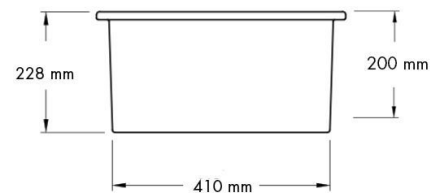

Cuisine Round 47 Inset / Undermount Fine Fireclay Sink

Code: CUR47FS

Specifications

- Material: Fine Fireclay
- Finish: White Gloss
- Waste Outlet Included: 90x50mm Basket Waste
- Mounting options: Inset & Undermount
- Capacity: 27L
- Internal depth: 200mm
- Suitable for use with food waste disposer – we recommend purchase of an extended flange and a model with anti-vibration collar
- Note: Fine Fireclay is a natural product and therefore subject to variations. This should be seen as a quality that adds to its unique natural beauty. Variations +/- 2% to the specifications are common and acceptable and are within industry tolerance. We always recommend the cabinet maker and stone provider has the actual sink with them to measure before making cabinetry or cutting stone. For more information please visit our Installation Care & Warranty page or Contact Us.

Product Options

CUR47SSG: Cuisine Round 47 x 47 Stainless Steel Grid

CUR47FS: Cuisine Round 47 Inset / Undermount Fine Fireclay Sink

Warranty

For peace of mind, Turner Hastings offers the following warranty on this product and its components: