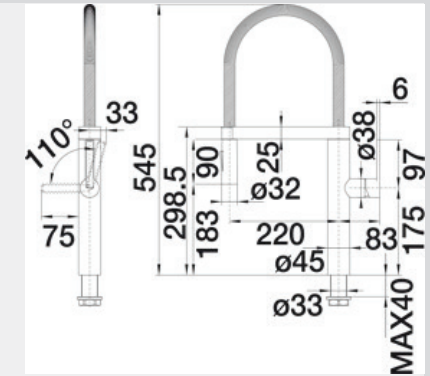

BLANCO CULINA

Single Lever Mixer Tap with Flexi Arm

BLANCO

Model

BLANCO CULINA

Description

Single lever mixer tap with flexi arm

Warranty

Specifications

Material:	Solid Single Cast DR Brass Body Chrome Plated Finished (14 micras Nickel, 0.2 micras Chrome) 35mm Ceramic Cartridge
Min:	150 kPa
Max:	1000 kPa
Recommended Pressure:	300 kPa (Suitable for Main or Balanced Water Pressures only)
Dimensions:	220 mm c/c Spout Length 298.5 mm Spout height from tap mount to outlet 545 mm Overall spout height from tap mount to top of spout
Mounting Hole:	35mm Diameter
Standard Inclusions:	Australian Standard Flexible Hose and Fittings
Warranty:	10 years

Note: Measurements are within 2 - 3mm of factory tolerance. It is advisable to check dimensions of physical product when measuring for installations and before doing any cut outs.

*Due to continual product development the information provided is not final and may be subject to change.