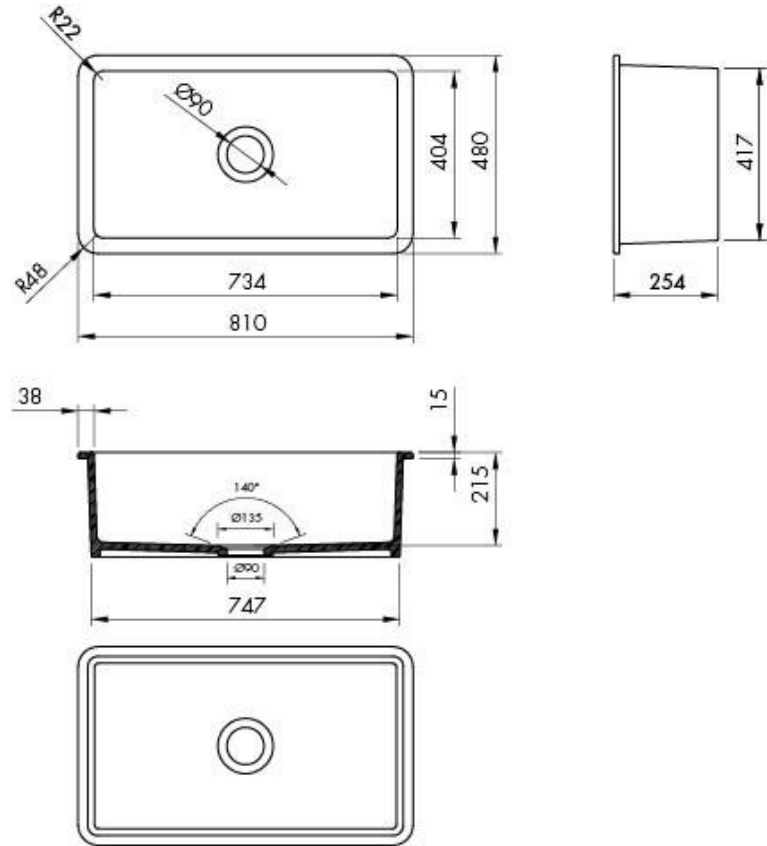

Cuisine 81 x 48 Inset / Undermount Fine Fireclay Sink

Code: CU81FS

Specifications

- Material: Fine Fireclay
- Finish: White Gloss
- Waste Outlet Included: 90x50mm Basket Waste
- Mounting options: Inset & Undermount
- Capacity: 58L
- Internal depth: 220mm
- Suitable for use with food waste disposer – we recommend purchase of an extended flange and a model with anti-vibration collar
- Note: Fine Fireclay is a natural product and therefore subject to variations. This should be seen as a quality that adds to its unique natural beauty. Variations +/- 2% to the specifications are common and acceptable and are within industry tolerance. We always recommend the cabinet maker and stone provider has the actual sink with them to measure before making cabinetry or cutting stone. For more information please visit our Installation Care & Warranty page or Contact Us.

Product Options

CU81FS: Cuisine 81 x 48 Inset / Undermount Fine Fireclay Sink

CU81FS-OF: Cuisine 81 x 48 Inset / Undermount Fine Fireclay Sink with overflow

CU81SSG: Cuisine 81 x 48 Stainless Steel Grid

Warranty