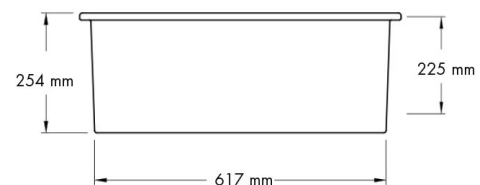

Cuisine 68 x 48 Inset / Undermount Fine Fireclay Sink

Code: CU68FS

Specifications

- Material: Fine Fireclay
- Finish: White Gloss
- Waste Outlet Included: 90x50mm Basket Waste
- Mounting options: Inset & Undermount
- Capacity: 46L
- Internal depth: 220mm
- Suitable for use with food waste disposer – we recommend purchase of an extended flange and a model with anti-vibration collar
- Note: Fine Fireclay is a natural product and therefore subject to variations. This should be seen as a quality that adds to its unique natural beauty. Variations +/- 2% to the specifications are common and acceptable and are within industry tolerance. We always recommend the cabinet maker and stone provider has the actual sink with them to measure before making cabinetry or cutting stone. For more information please visit our Installation Care & Warranty page or Contact Us.

Product Options

CU68SSG.: Cuisine 68 x 48 Stainless Steel Grid

CU68FS: Cuisine 68 x 48 Inset / Undermount Fine Fireclay Sink

CU68FS-OF: Cuisine 68 x 48 Inset / Undermount Fine Fireclay Sink with Overflow