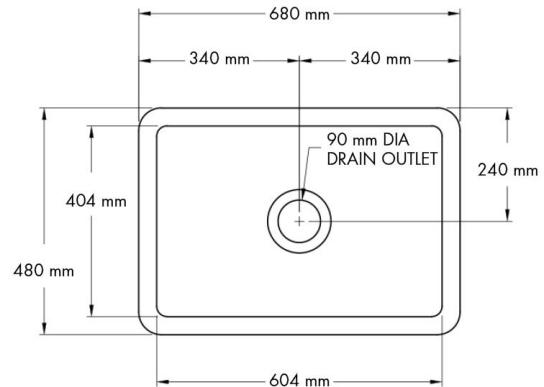

Cuisine 68 x 48 Inset / Undermount Fine Fireclay Sink

Code: CU68FS

Specifications

- Material: Fine Fireclay
- Finish: White Gloss
- Waste Outlet Included: 90x50mm Basket Waste
- Mounting options: Inset & Undermount
- Capacity: 46L
- Internal depth: 220mm
- Suitable for use with food waste disposer – we recommend purchase of an extended flange and a model with anti-vibration collar
- Note: Fine Fireclay is a natural product and therefore subject to variations. This should be seen as a quality that adds to its unique natural beauty. Variations +/- 2% to the specifications are common and acceptable and are within industry tolerance. We always recommend the cabinet maker and stone provider has the actual sink with them to measure before making cabinetry or cutting stone. For more information please visit our Installation Care & Warranty page or Contact Us.

Product Options

CU68SSG.: Cuisine 68 x 48 Stainless Steel Grid

CU68FS: Cuisine 68 x 48 Inset / Undermount Fine Fireclay Sink

CU68FS-OF: Cuisine 68 x 48 Inset / Undermount Fine Fireclay Sink with Overflow