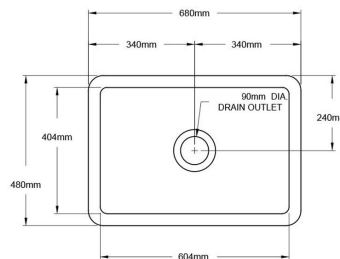

## Cuisine 68 x 48 Inset / Undermount Fine Fireclay Matte Black Sink

**Code:** CU68FS-MB

BATHROOM | KITCHEN | LAUNDRY | TRADITIONAL & HAMPTONS STYLE SPECIALISTS

### Specifications

- Material: Fine Fireclay
- Finish: Matte Black
- Waste Outlet Included: 90x50mm Basket Waste
- Mounting options: Inset & Undermount
- Capacity: 46L
- Internal depth: 220mm
- Suitable for use with food waste disposer – we recommend purchase of an extended flange and a model with anti-vibration collar
- Note: Fine Fireclay is a natural product and therefore subject to variations. This should be seen as a quality that adds to its unique natural beauty. Variations +/- 2% to the specifications are common and acceptable and are within industry tolerance. We always recommend the cabinet maker and stone provider has the actual sink with them to measure before making cabinetry or cutting stone. For more information please visit our Installation Care & Warranty page or Contact Us.

### Product Options

CU68SSG: Cuisine 68 x 48 Stainless Steel Grid

CU68FS-MB: Cuisine 68 x 48 Inset / Undermount Fine Fireclay Sink

CU68FS-MB-OF: Cuisine 68 x 48 Inset / Undermount Fine Fireclay Sink with Overflow