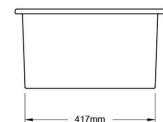

Cuisine 68 x 48 Inset / Undermount Fine Fireclay Matte Black Sink

Code: CU68FS-MB

BATHROOM | KITCHEN | LAUNDRY | TRADITIONAL & HAMPTONS STYLE SPECIALISTS

Specifications

- Material: Fine Fireclay
- Finish: Matte Black
- Waste Outlet Included: 90x50mm Basket Waste
- Mounting options: Inset & Undermount
- Capacity: 46L
- Internal depth: 220mm
- Suitable for use with food waste disposer – we recommend purchase of an extended flange and a model with anti-vibration collar
- Note: Fine Fireclay is a natural product and therefore subject to variations. This should be seen as a quality that adds to its unique natural beauty. Variations +/- 2% to the specifications are common and acceptable and are within industry tolerance. We always recommend the cabinet maker and stone provider has the actual sink with them to measure before making cabinetry or cutting stone. For more information please visit our Installation Care & Warranty page or Contact Us.

Product Options

CU68SSG: Cuisine 68 x 48 Stainless Steel Grid

CU68FS-MB: Cuisine 68 x 48 Inset / Undermount Fine Fireclay Sink

CU68FS-MB-OF: Cuisine 68 x 48 Inset / Undermount Fine Fireclay Sink with Overflow

Warranty

For peace of mind, Turner Hastings offers the following warranty on this product and its components:

Fine fireclay - Lifetime

For more details, click here to refer to our warranty page.