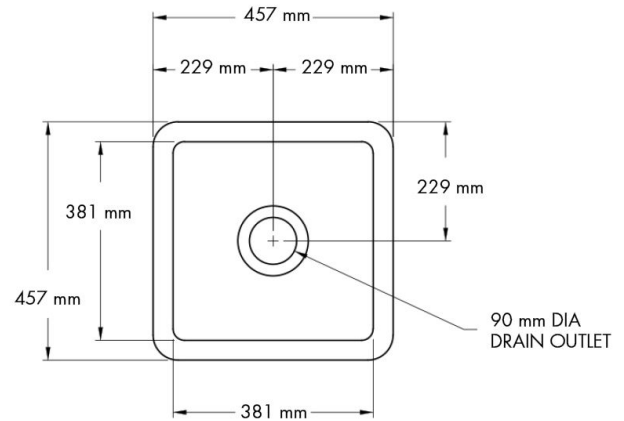

## Cuisine 46 x 46 Inset / Undermount Fine Fireclay Sink

**Code:** CU46FS

### Specifications

- Material: Fine Fireclay
- Finish: White Gloss
- Waste Outlet Included: 90x50mm Basket Waste
- Mounting options: Inset & Undermount
- Capacity: 28L
- Internal depth: 210mm
- Approx. internal radius: 15 mm
- Approx. external radius: 45 mm
- Suitable for use with food waste disposer – we recommend purchase of an extended flange and a model with anti-vibration collar
- Note: Fine Fireclay is a natural product and therefore subject to variations. This should be seen as a quality that adds to its unique natural beauty. Variations +/- 2% to the specifications are common and acceptable and are within industry tolerance. We always recommend the cabinet maker and stone provider has the actual sink with them to measure before making cabinetry or cutting stone. For more information please visit our Installation Care & Warranty page or Contact Us.

### Product Options

CU46FS: Cuisine 46 x 46 Inset / Undermount Fine Fireclay Sink

CU46SSG: Cuisine 46 x 46 Stainless Steel Grid

CU46FS-OF: Cuisine 46 x 46 Inset / Undermount Fine Fireclay Sink with Overflow