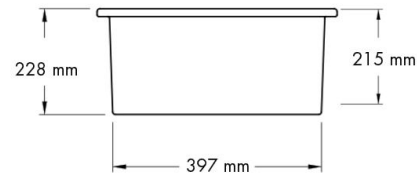

## Cuisine 46 x 46 Inset / Undermount Fine Fireclay Sink

**Code:** CU46FS

### Specifications

- Material: Fine Fireclay
- Finish: White Gloss
- Waste Outlet Included: 90x50mm Basket Waste
- Mounting options: Inset & Undermount
- Capacity: 28L
- Internal depth: 210mm
- Approx. internal radius: 15 mm
- Approx. external radius: 45 mm
- Suitable for use with food waste disposer – we recommend purchase of an extended flange and a model with anti-vibration collar
- Note: Fine Fireclay is a natural product and therefore subject to variations. This should be seen as a quality that adds to its unique natural beauty. Variations +/- 2% to the specifications are common and acceptable and are within industry tolerance. We always recommend the cabinet maker and stone provider has the actual sink with them to measure before making cabinetry or cutting stone. For more information please visit our Installation Care & Warranty page or Contact Us.