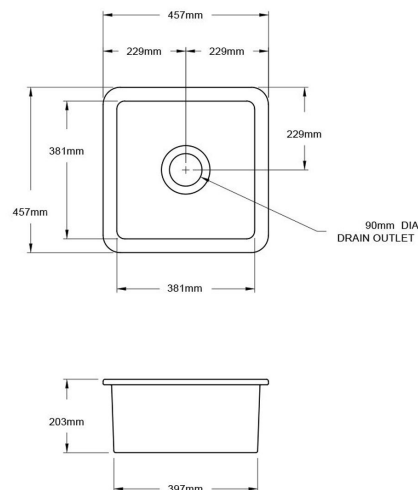

Cuisine 46 x 46 Inset / Undermount Fine Fireclay Matte Black Sink

Code: CU46FS-MB

Specifications

- Material: Fine Fireclay
- Finish: Matte Black
- Waste Outlet Included: 90x50mm Basket Waste
- Mounting options: Inset & Undermount
- Capacity: 28L
- Internal depth: 210mm
- Approx. internal radius: 15 mm
- Approx. external radius: 45 mm
- Suitable for use with food waste disposer – we recommend purchase of an extended flange and a model with anti-vibration collar
- Note: Fine Fireclay is a natural product and therefore subject to variations. This should be seen as a quality that adds to its unique natural beauty. Variations +/- 2% to the specifications are common and acceptable and are within industry tolerance. We always recommend the cabinet maker and stone provider has the actual sink with them to measure before making cabinetry or cutting stone. For more information please visit our Installation Care & Warranty page or Contact Us.

Product Options

CU46SSG: Cuisine 46 x 46 Stainless Steel Grid

CU46FS-MB: Cuisine 46 x 46 Inset / Undermount Fine Fireclay Sink

CU46FS-MB-OF: Cuisine 46 x 46 Inset / Undermount Fine Fireclay Sink with Overflow