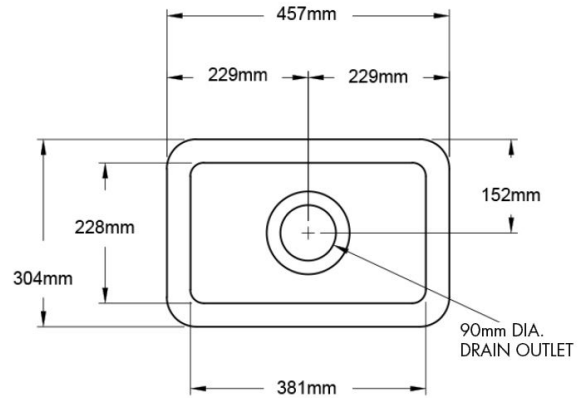

Cuisine 30 x 46 Inset / Undermount Fine Fireclay Sink

Code: CU30FS

Specifications

- Material: Fine Fireclay
- Finish: White Gloss
- Waste Outlet Included: 90x50mm Basket Waste
- Mounting options: Inset & Undermount
- Capacity: 17L
- Internal depth: 175mm
- Approx. internal radius: 15 mm
- Approx. external radius: 45 mm
- Suitable for use with food waste disposer – we recommend purchase of an extended flange and a model with anti-vibration collar
- Note: Fine Fireclay is a natural product and therefore subject to variations. This should be seen as a quality that adds to its unique natural beauty. Variations +/- 2% to the specifications are common and acceptable and are within industry tolerance. We always recommend the cabinet maker and stone provider has the actual sink with them to measure before making cabinetry or cutting stone. For more information please visit our Installation Care & Warranty page or Contact Us.