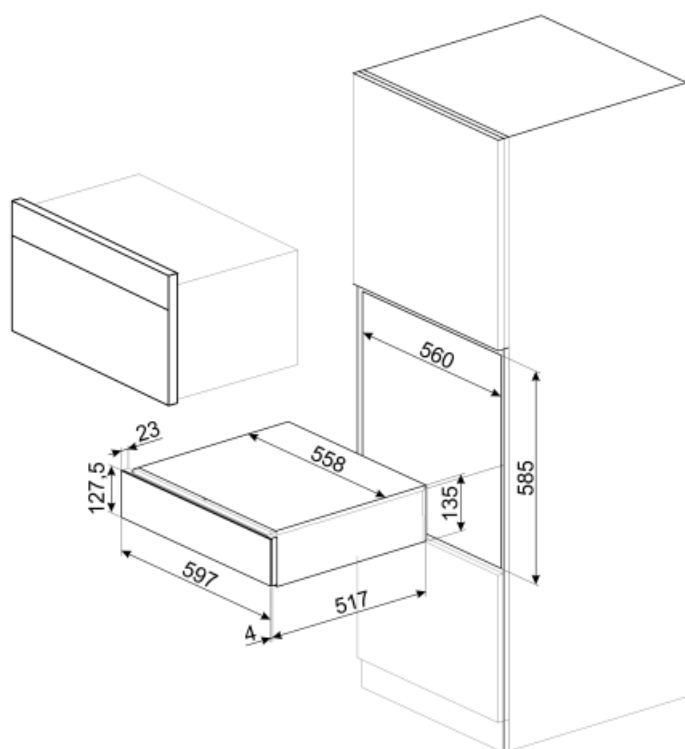

CPS615NR

Product Family	Drawer
Commercial height	15 cm
Type	Sommelier

Aesthetics

Aesthetic	Dolce Stil Novo	Material	Glass
Colour	Black	Glass type	Eclipse
Finishing	Glossy black	Front panel	With horizontal strip
Component finishing	Copper	Logo position	Inside

Technical Features

Opening mechanism	Push-pull	Maximum drawer loading weight	85 kg
Base material	Stainless steel	Accessories included	Slavonia durmast wooden shelf, Wine pump, 2 corks, Sparkling wines cork, Cork to pour wine, Anti-drip cork, Solid steel cork for sparkling wines, Champagne/ sparkling wine pliers, Corkscrew sommelier, Red wines cork, Wine thermometer with slipcase, Wine funnel with wooden handle
Max weight allowance	15 kg		

Logistic Information

Width (mm)	597 mm	Product Height (mm)	135 mm
Depth (mm)	538 mm		

Benefit (TT)

Push-pull door opening

With a simple push, the drawer opens and then closes again by pushing it back.