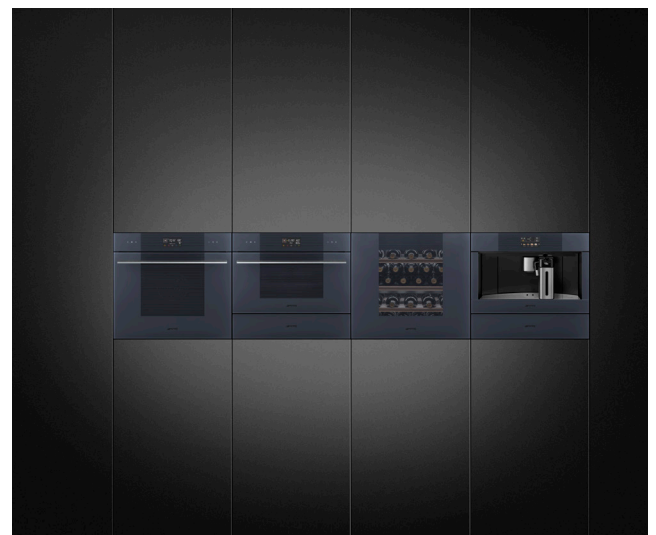

LINEA DESIGN

Distinctive products that incorporate modern minimalist design trends, the Linea aesthetic is characterised by symmetrical lines, balance and light. Any combination of premium Linea appliances will make a real style statement in the kitchen.