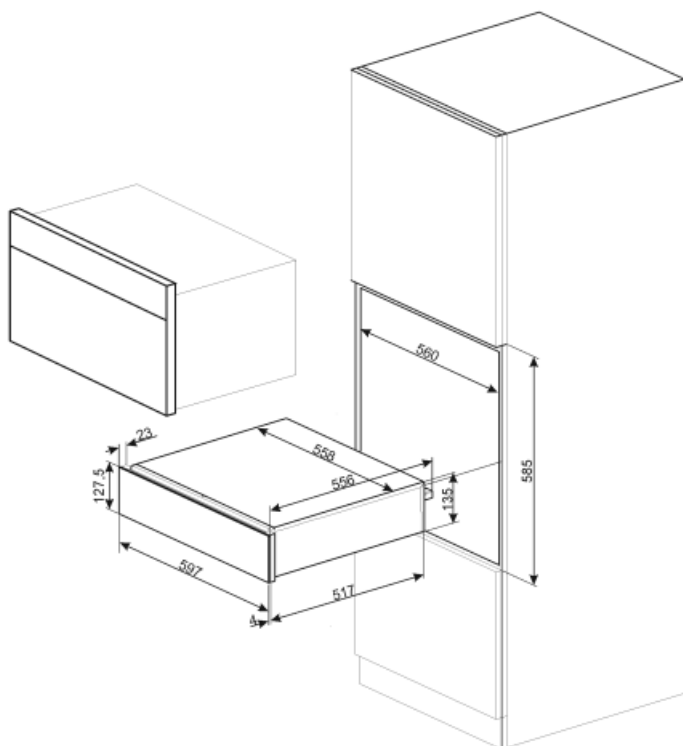

Technical Features

Opening mechanism	Push-pull	Capacity	21 l
Base material	Stainless steel	Type of heating	Fan assisted
Max weight allowance	15 kg	Accessories included	Silicone antislip mat
Maximum drawer loading weight	85 kg		

Electrical Connection

Plug	(F;E) Schuko	Voltage (V)	220-240 V
Nominal power	500 W	Frequency (Hz)	50-60 Hz
Current	2 A		

Logistic Information

Width (mm)	597 mm	Product Height (mm)	135 mm
Depth (mm)	538 mm		

Not included accessories

KITCABLE90UK

Cable with IEC connector and UK plug

Benefit (TT)

Steel base

Presence of non-slip silicone mat; removable and useful for placing dishes without them slipping, to avoid soiling the base of the drawer and to prevent scratches.