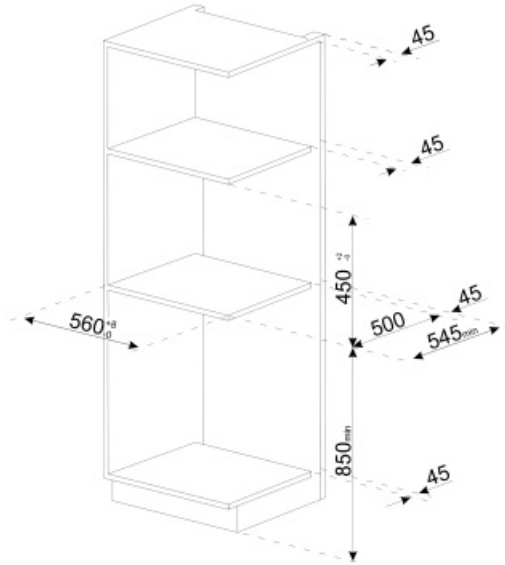

## Technical Features

Coffee granules compartment	Yes	Cup holder	Yes, warmed
Ground coffee compartment	Yes	Heating system	Thermoblock + Steamer
Removable water container	Yes	Grinder	Semiprofessional stainless steel conical grinder
Used coffee waste container	Yes (14 single, 7 double)	Pump pressure	15 bar
Height-adjustable coffee spout	Yes, 85-142 mm	Water container capacity	2.40 l
Steam dispenser	Yes	Coffee granule container capacity	350 g
Drip tray	Yes	Light Type	LED
Removable milk jug	Yes	Lights	4
Thermal carafe	Yes, stainless steel 0,5 L with autoclean system	Installation	On telescopic guides with soft closing

## Logistic Information

Width (mm)	595 mm	Height (mm)	455 mm
Depth (mm)	470 mm		

---