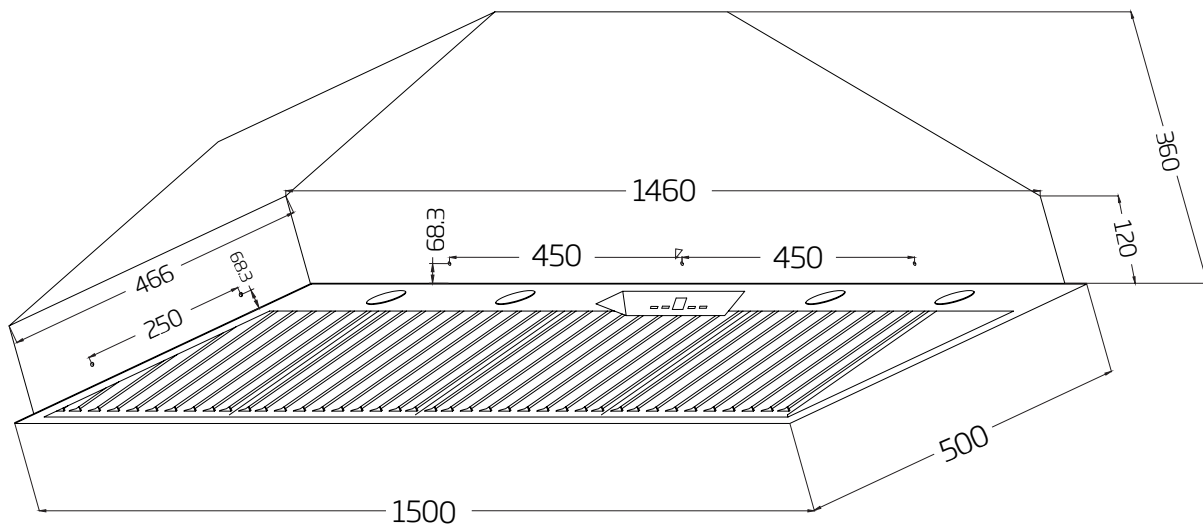

TECHNICAL DATA

- CLUM15S dimensions: (W x D) 1500 x 500mm
- 4 x stainless steel baffles
- 4x LED lights

ISODRIVE POWER OPTIONS

- **SP2** - twin external motor, 3000m³/h airflow, 200mm flexi ducting (6m), install roof/wall
- **SE** - single external motor, 3200 m³/h airflow, 250mm flexi ducting (4m), install roof/wall
- 10 Year Warranty

MODEL OPTIONS

CLUM15S, 1500x 500mm, stainless steel

INSPIRING
INNOVATIVE
INTELLIGENT