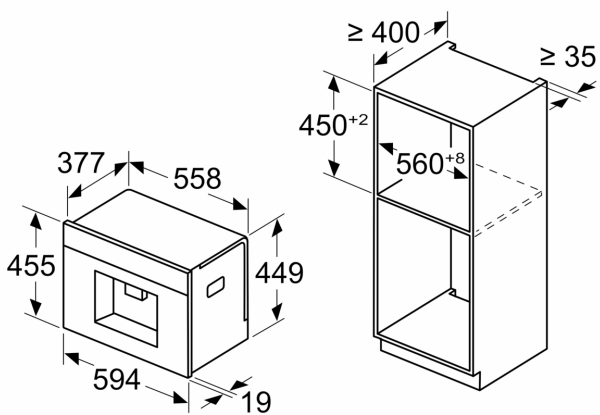

Built-in / Free-standing:	Built-in
Net weight:	18.9 kg
Gross weight:	22.3 kg
Dimensions (HxWxD):	455 x 594 x 385 mm
Dimensions of the packed product (HxWxD): ..	540 x 478 x 670 mm
Min. required niche size for installation (HxWxD):	.449 x 558 x 376 mm
EAN code:	4242004261742
Fuse protection:	10 A
Voltage:	220-240 V
Frequency:	50/60 Hz
Length electrical supply cord:	170.0 cm

N 90, BUILT-IN FULLY AUTOMATIC COFFEE
MACHINE, FLEX DESIGN
CL9TX11Y0

Measurements in mm

A: 7.5 mm

Measurements in mm

Bean and water containers are removed from the front
Recommended installation height
950–1450 mm

Measurements in mm

Bean and water containers are removed from the front
Recommended installation height
950–1450 mm

Measurements in mm

Left corner installation

If using the 92° hinge limiter, the min. distance to the wall is only 100 mm

Measurements in mm