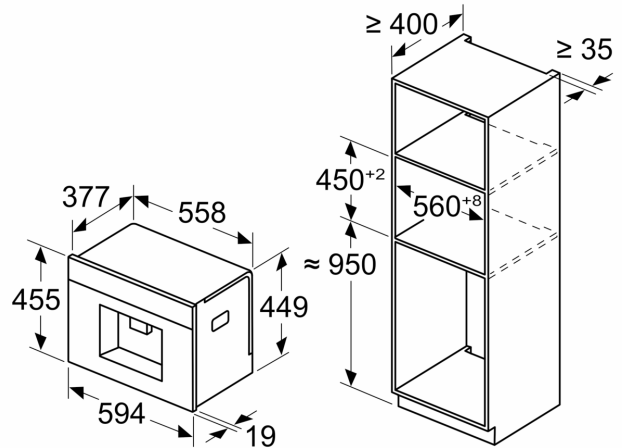

Built-in / Free-standing:	Built-in
Net weight:	18.9 kg
Gross weight:	22.3 kg
Dimensions (HxWxD):	455 x 594 x 385 mm
Dimensions of the packed product (HxWxD): ..	540 x 478 x 670 mm
Min. required niche size for installation (HxWxD):	.449 x 558 x 376 mm
EAN code:	4242004261742
Fuse protection:	10 A
Voltage:	220-240 V
Frequency:	50/60 Hz
Length electrical supply cord:	170.0 cm

N 90, BUILT-IN FULLY AUTOMATIC COFFEE
MACHINE, FLEX DESIGN
CL9TX11Y0

Measurements in mm

A: 7.5 mm

Measurements in mm

Bean and water containers are removed from the front
Recommended installation height
950–1450 mm

Measurements in mm

Bean and water containers are removed from the front
Recommended installation height
950–1450 mm

Measurements in mm

Left corner installation

If using the 92° hinge limiter, the min. distance to the wall is only 100 mm