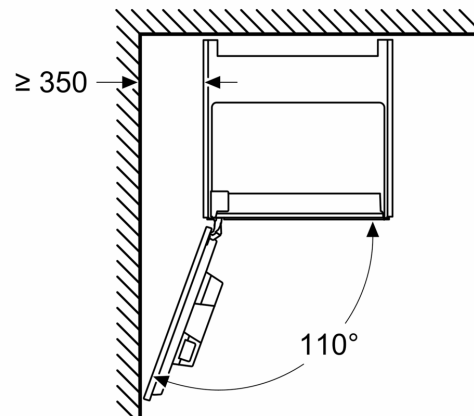

N 90, BUILT-IN FULLY AUTOMATIC COFFEE
MACHINE, FLEX DESIGN
CL9TX11Y0

Measurements in mm

A: 7.5 mm

Measurements in mm

Bean and water containers are removed from the front
Recommended installation height
950–1450 mm

Measurements in mm

Bean and water containers are removed from the front
Recommended installation height
950–1450 mm

Measurements in mm

Left corner installation

If using the 92° hinge limiter, the min. distance to the wall is only 100 mm