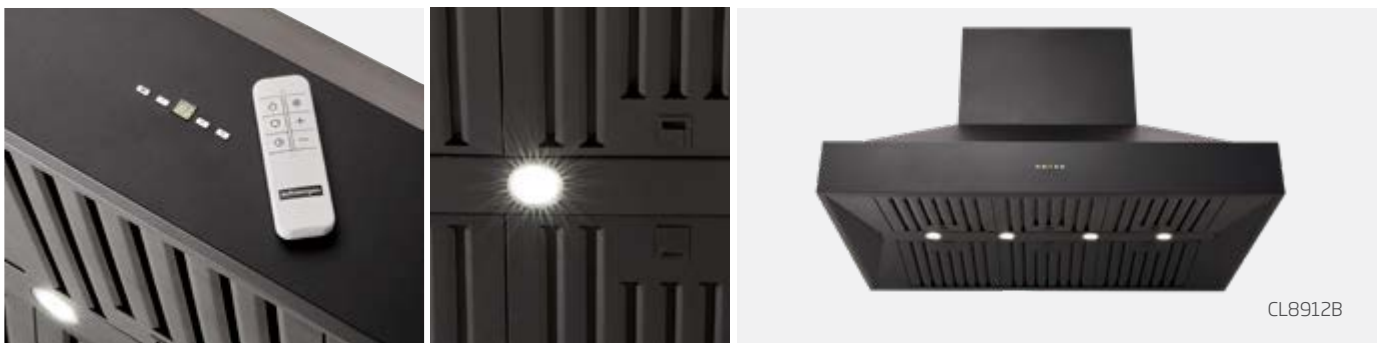

BBQ ALFRESCO RANGEHOODS

>> BBQ ALFRESCO RANGEHOOD

with automatic power-off // **CL8912B & CL8915B**

schweigen

High Quality Matte Black Finish

Make a statement with a superior quality matte black canopy.

Powerful Extraction, 2500m³/h

Whisk away smoke, steam and odours quickly with powerful twin-internal motors.

Dishwasher Safe Baffles

Durable materials that (when regularly maintained) can be run through your dishwasher.

5 Extraction Speeds with Remote Control

From mild Western style cooking to traditional Eastern cuisine, select the speed that best suits your needs.

Automatic Power-off

Select this function and the hood will switch off automatically after 10 minutes.

CL8912B

- dimensions (W x D)
1200 x 800mm
- 6 x baffles

CL8915B

- dimensions (W x D)
1500 x 800mm
- 8 x baffles

INTERNAL MOTOR

- Twin internal motors
- Airflow - 2500m³/h