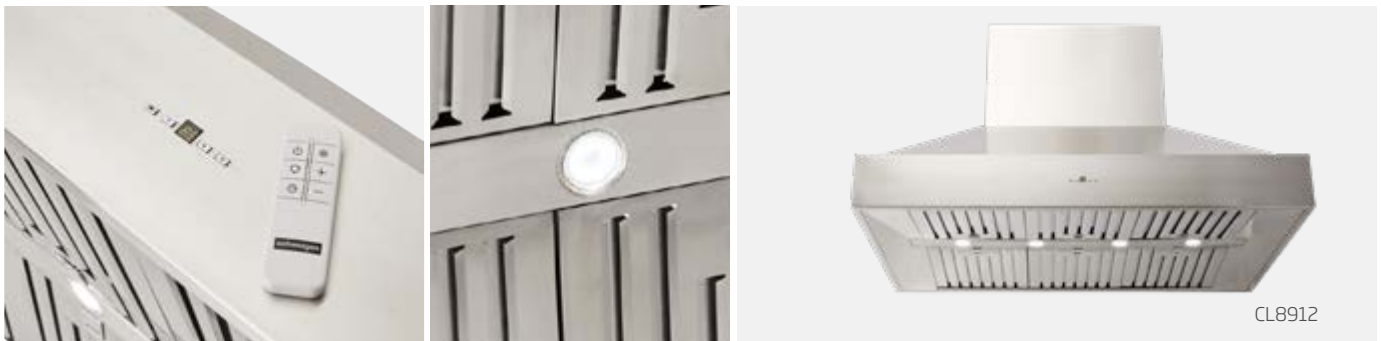

BBQ ALFRESCO RANGEHOODS

>> BBQ ALFRESCO RANGEHOOD

with automatic power-off // CL8912 & CL8915

schweigen

High Quality Stainless Steel Finish

Superior quality stainless steel that's hand polished for lustre.

Powerful Extraction, 2500m³/h

Whisk away smoke, steam and odours quickly with powerful twin-internal motors.

Dishwasher Safe Stainless Steel Baffles

Durable materials that (when regularly maintained) can be run through your dishwasher.

CL8912

- dimensions (W x D)
1200 x 800mm
- 6 x stainless steel baffles

CL8915

- dimensions (W x D)
1500 x 800mm
- 8 x stainless steel baffles

INTERNAL MOTOR

- Twin internal motors
- Airflow - 2500m³/h