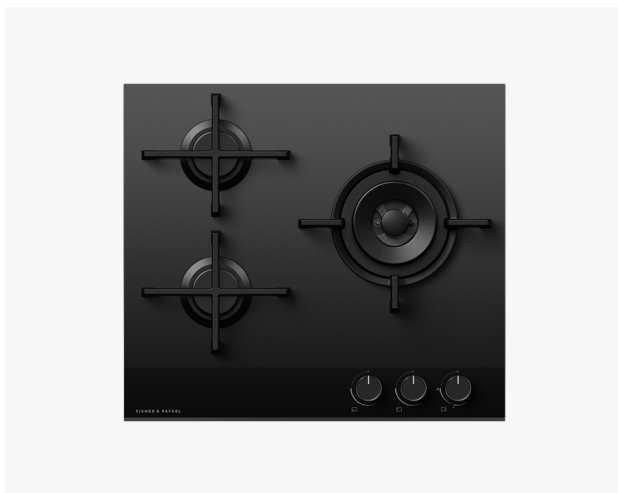

Gas on Glass Cooktop, 60cm, LPG

Series 9 | Minimal

Black Glass | LPG

A powerful three burner with precision control and performance. Pair with any other appliance in our Minimal range.

- Three burners including two dual wok burners
- A timeless, minimal look to fit any kitchen style, with black ceramic glass cooking zones and a black trim.
- A flame-failure safety device; if the flame goes out, the gas turns off
- Removable cast iron trivets and ceramic glass that can be wiped down for easy cleaning

DIMENSIONS

Height	58mm
Width	600mm
Depth	530mm

FEATURES & BENEFITS

COMPLEMENTARY DESIGN

The subtle black glass, anodised trim, and black dials blend elegance with durability and are designed to match the Minimal style Series 9 ovens. With premium styling and detailing, these cooktops seamlessly blend with other appliances for a cohesive, considered kitchen design.

PRECISE CONTROL

The consistent flame and heat distribution of the dual flame wok burner combined with the highly responsive dials offer precise heat adjustment that can perfect a slow simmer for sauces or an intense heat for searing steaks.