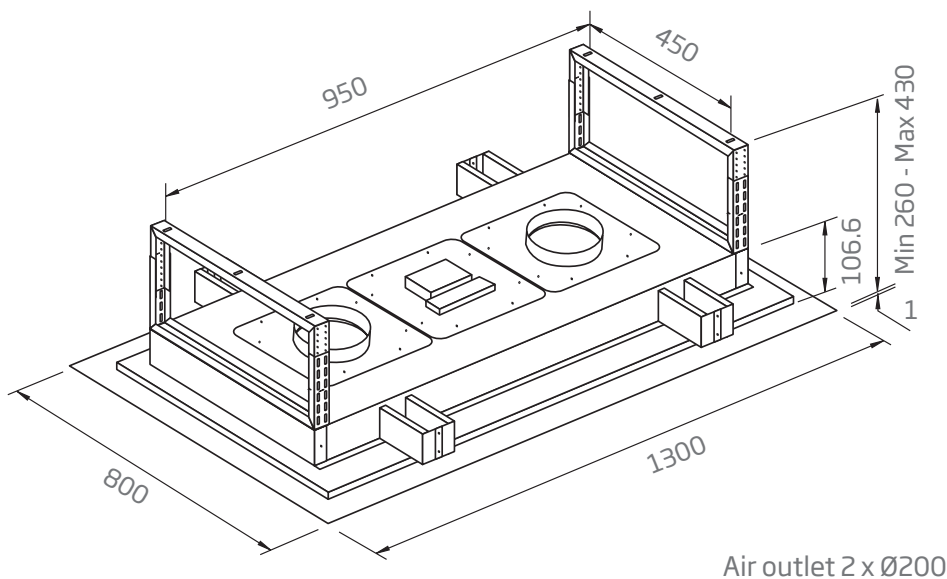

RANGEHOODS

>> SILENT CEILING CASSETTE RANGEHOOD

with automatic power-off // **CC-SURF2S**

DESCRIPTION

- stainless steel finish
- Perimeter Aspiration
- easy-remove, dishwasher safe aluminium filters
- automatic power-off
- silent Isodrive® motor
- powerful, silent operation
- LED illumination
- 4 extraction fan speeds with remote control
- 5 Year Warranty

TECHNICAL DATA

- product dimensions: (W x D) 1300 x 800 mm
- 2 x aluminium filters
- 6 x LED lights

ISODRIVE POWER OPTIONS

- **SP2** - twin external motors, 3000 m³/h airflow, 200mm flexi ducting (2x6m), install roof/wall
- **SE** - single external motor, 3200 m³/h airflow, 250mm flexi ducting (4m), install roof/wall
- 10 Year Warranty

MODEL OPTIONS

CC-SURF2S, 1300 x 800mm

*May require a bulkead for installation

INSPIRING
INNOVATIVE
INTELLIGENT