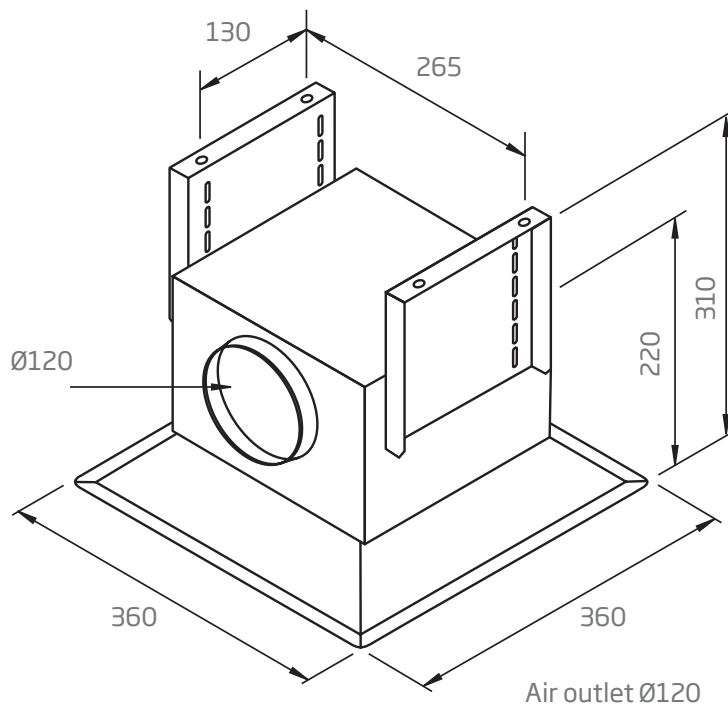

RANGEHOODS

>> SILENT CEILING CASSETTE RANGEHOOD

with automatic power-off // **CC-PARA4S, CC-PARA4W**

DESCRIPTION

- stainless steel or white
- Perimeter Aspiration
- easy-remove, dishwasher safe aluminium filters
- silent Isodrive® motor
- powerful, silent operation
- automatic power-off
- LED illumination
- 4 extraction fan speeds with remote control
- 5 Year Warranty

TECHNICAL DATA

- individual module dimensions: (W x D)
  360 x 360 mm
- 1 x control module,
  + 3 x subordinates
- 4 x aluminium filters
- nominal power: 7.4 kW

ISODRIVE POWER OPTIONS

- **SP** - single external motor, 1600 m³/h airflow, 200mm flexi ducting (5m), install roof/wall
- **SP2** - twin external motors, 3000 m³/h airflow, 200mm flexi ducting (5m), install roof/wall
- **SE** - single external motor, 3200 m³/h airflow, 250mm flexi ducting (4m), install roof/wall
- 10 Year Motor Warranty

MODEL OPTIONS

CC-PARA4S, 4 modules (stainless steel)

CC-PARA4W, 4 modules (white)

*May require a bulkhead for installation

* Note: Please confirm the module configuration and motor power with your representative before ordering.

INSPIRING
INNOVATIVE
INTELLIGENT