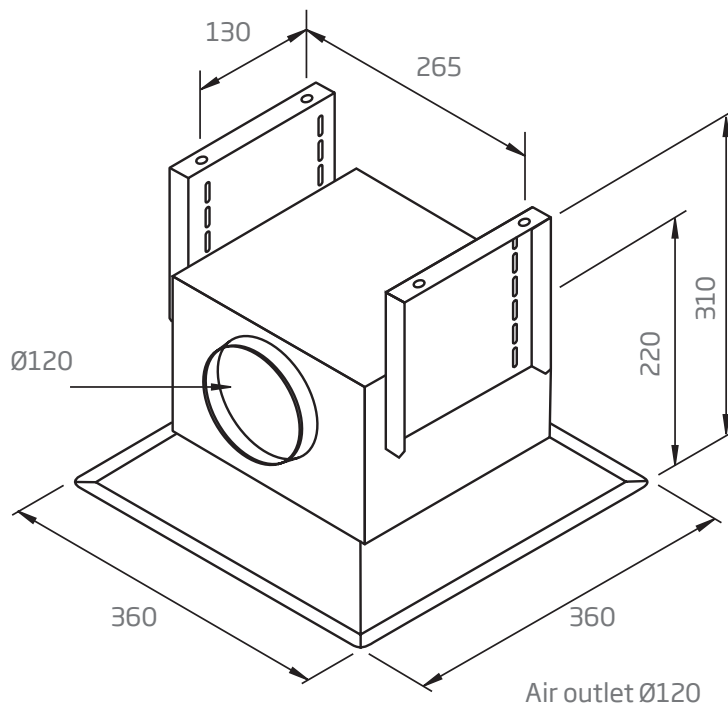

RANGEHOODS

>> SILENT CEILING CASSETTE RANGEHOOD

with automatic power-off // **CC-PARA3S, CC-PARA3W**

DESCRIPTION

- stainless steel or white
- Perimeter Aspiration
- easy-remove, dishwasher safe aluminium filters
- silent Isodrive® motor
- powerful, silent operation
- automatic power-off
- LED illumination
- 4 extraction fan speeds with remote control
- 5 Year Warranty

TECHNICAL DATA

- individual module dimensions: (W x D)
  360 x 360 mm
- 1 x control module,
  + 2 x subordinates
- 3 x aluminium filters
- nominal power: 7.4 kW

ISODRIVE POWER OPTIONS

- **SP** - single external motor, 1600 m³/h airflow, 200mm flexi ducting (5m), install roof/wall
- **SP2** - twin external motors, 3000 m³/h airflow, 200mm flexi ducting (5m), install roof/wall
- **SE** - single external motor, 3200 m³/h airflow, 250mm flexi ducting (4m), install roof/wall
- 10 Year Motor Warranty

MODEL OPTIONS

CC-PARA3S, 3 modules (stainless steel)

CC-PARA3W, 3 modules (white)

*May require a bulkhead for installation

* Note: Please confirm the module configuration and motor power with your representative before ordering.

INSPIRING
INNOVATIVE
INTELLIGENT