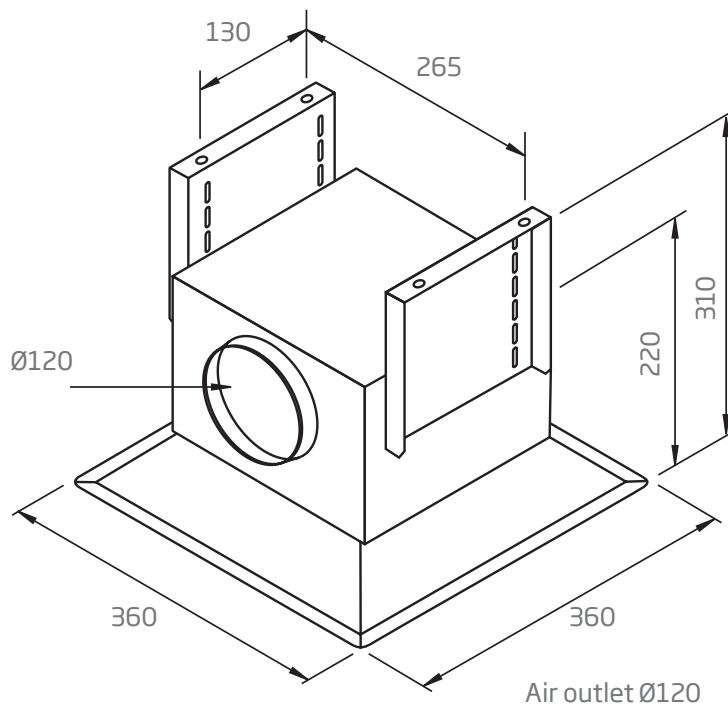

RANGEHOODS

>> SILENT CEILING CASSETTE RANGEHOOD

with automatic power-off // **CC-PARA2S, CC-PARA2W**

DESCRIPTION

- stainless steel or white
- Perimeter Aspiration
- easy-remove, dishwasher safe aluminium filters
- silent Isodrive® motor
- powerful, silent operation
- automatic power-off
- LED illumination
- 4 extraction fan speeds with remote control
- 5 Year Warranty

TECHNICAL DATA

- individual module dimensions: (W x D)
  360 x 360 mm
- 1 x control module,
  + 1 x subordinates
- 2 x aluminium filters
- nominal power: 7.4 kW

ISODRIVE POWER OPTIONS

- **SP** - single external motor, 1600 m³/h airflow, 200mm flexi ducting (5m), install roof/wall
- **SP2** - twin external motors, 3000 m³/h airflow, 200mm flexi ducting (5m), install roof/wall
- **SE** - single external motor, 3200 m³/h airflow, 250mm flexi ducting (4m), install roof/wall
- 10 Year Motor Warranty

MODEL OPTIONS

CC-PARA2S, 2 modules (stainless steel)

CC-PARA2W, 2 modules (white)

*May require a bulkhead for installation

* Note: Please confirm the module configuration and motor power with your representative before ordering.

INSPIRING
INNOVATIVE
INTELLIGENT