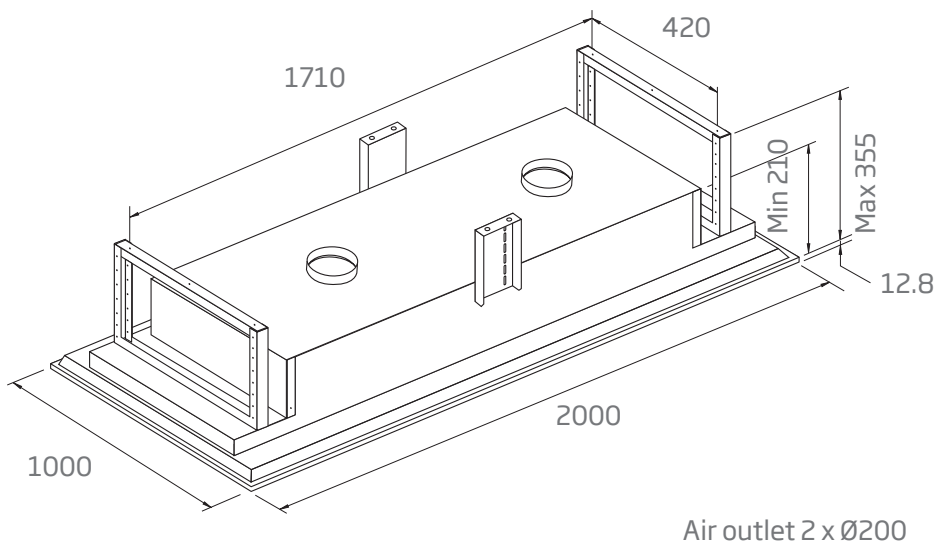

TECHNICAL DATA

- product dimensions: (W x D) 2000 x 1000 mm
- 10 x LED lights
- 8 x aluminium filters

ISODRIVE POWER OPTIONS

- **SP2** - twin external motors, 3000 m³/h airflow, 200mm flexi ducting (2x6m), install roof/wall
- **SE** - single external motor, 3200 m³/h airflow, 250mm flexi ducting (4m), install roof/wall
- 10 Year Motor Warranty

MODEL OPTIONS

CC-INARTS, 2000 x 1000mm

* may require a bulk head for installation

INSPIRING
INNOVATIVE
INTELLIGENT