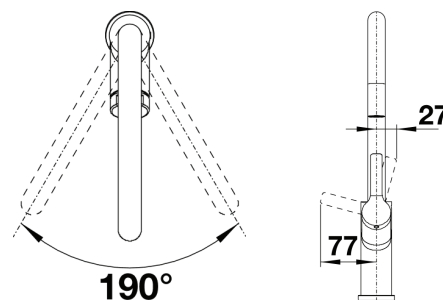

### Dimensions:

400mm total height

200mm spout length

255mm spout height

### Spout Swivel:

190°

### Mounting Hole:

Ø 35 mm tap hole required

## Line Drawings

Note: Measurements are within 2 - 3mm of factory tolerance. It is advisable to check dimensions of physical product when measuring for installations and before doing any cut outs.  
\*Due to continual product development the information provided is not final and may be subject to change.