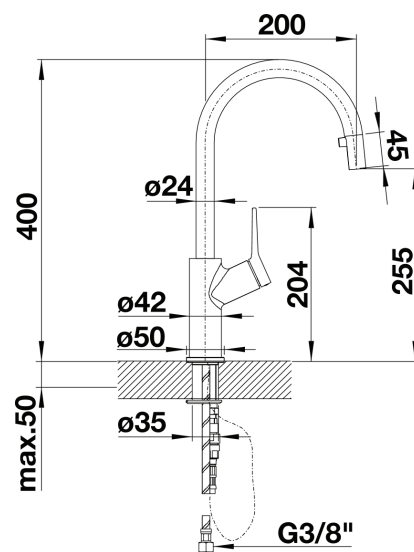

### Dimensions:

400mm total height

200mm spout length

255mm spout height

### Spout Swivel:

190°

### Mounting Hole:

Ø 35 mm tap hole required

## Line Drawings

Note: Measurements are within 2 - 3mm of factory tolerance. It is advisable to check dimensions of physical product when measuring for installations and before doing any cut outs.  
\*Due to continual product development the information provided is not final and may be subject to change.