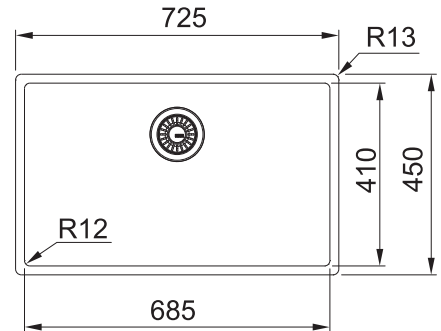

MYTHOS MASTERPIECE

BXM210-68CP

PRODUCT INFORMATION

Installation	Topmount/Undermount/Flushmount
Dimensions	725 x 450mm
Cabinet Base	800mm
Bowl Size	685 x 410 x 200mm / 56L
Bowl Radius	12mm
Cut-Out Size	Refer to instruction manual
Cut-Out Template	Refer to instruction manual
Waste Outlet	3 1/2"
Overflow	Yes - Hidden
Tap Holes	N/A
Remote Waste	Optional
Finish	Copper PVD, F-Inox Nano Coating.
Warranty	50 Years