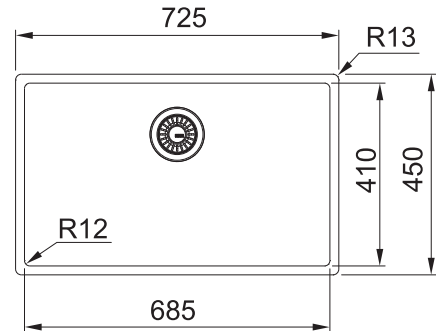

MYTHOS MASTERPIECE

BXM210-68AN

PRODUCT INFORMATION

Installation	Topmount/Undermount/Flushmount
Dimensions	725 x 450mm
Cabinet Base	800mm
Bowl Size	685 x 410 x 200mm / 56L
Bowl Radius	12mm
Cut-Out Size	Refer to instruction manual
Cut-Out Template	Refer to instruction manual
Waste Outlet	3 1/2"
Overflow	Yes - Hidden
Tap Holes	N/A
Remote Waste	Optional
Finish	Anthracite PVD, F-Inox Nano Coating.
Warranty	50 Years

NOTE: Cut-out dimensions are a guide only, please use the actual sink as your template.

FEATURES & BENEFITS

ALL-IN ACCESSORIES (AVAILABLE)

PACK 1

- Telescopic Bridge
- Chopping Board
- Small Strainer Bowl
- Small Storage Box
- Bamboo Lid