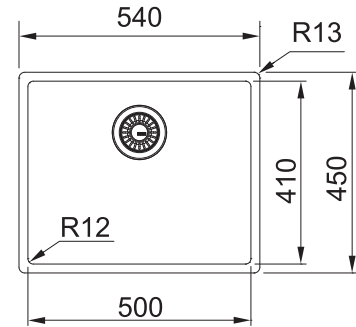

## PRODUCT INFORMATION

<b>Installation</b>	Topmount/Undermount/Flushmount
<b>Dimensions</b>	540 x 450mm
<b>Cabinet Base</b>	600mm
<b>Bowl Size</b>	500 x 410 x 200mm / 40L
<b>Bowl Radius</b>	12mm
<b>Cut-Out Size</b>	Refer to instruction manual
<b>Cut-Out Template</b>	Refer to instruction manual
<b>Waste Outlet</b>	3 1/2"
<b>Overflow</b>	Yes - Hidden
<b>Tap Holes</b>	N/A
<b>Remote Waste</b>	Optional
<b>Finish</b>	Copper PVD, F-Inox Nano Coating.
<b>Warranty</b>	50 Years

**NOTE:** Cut-out dimensions are a guide only, please use the actual sink as your template.